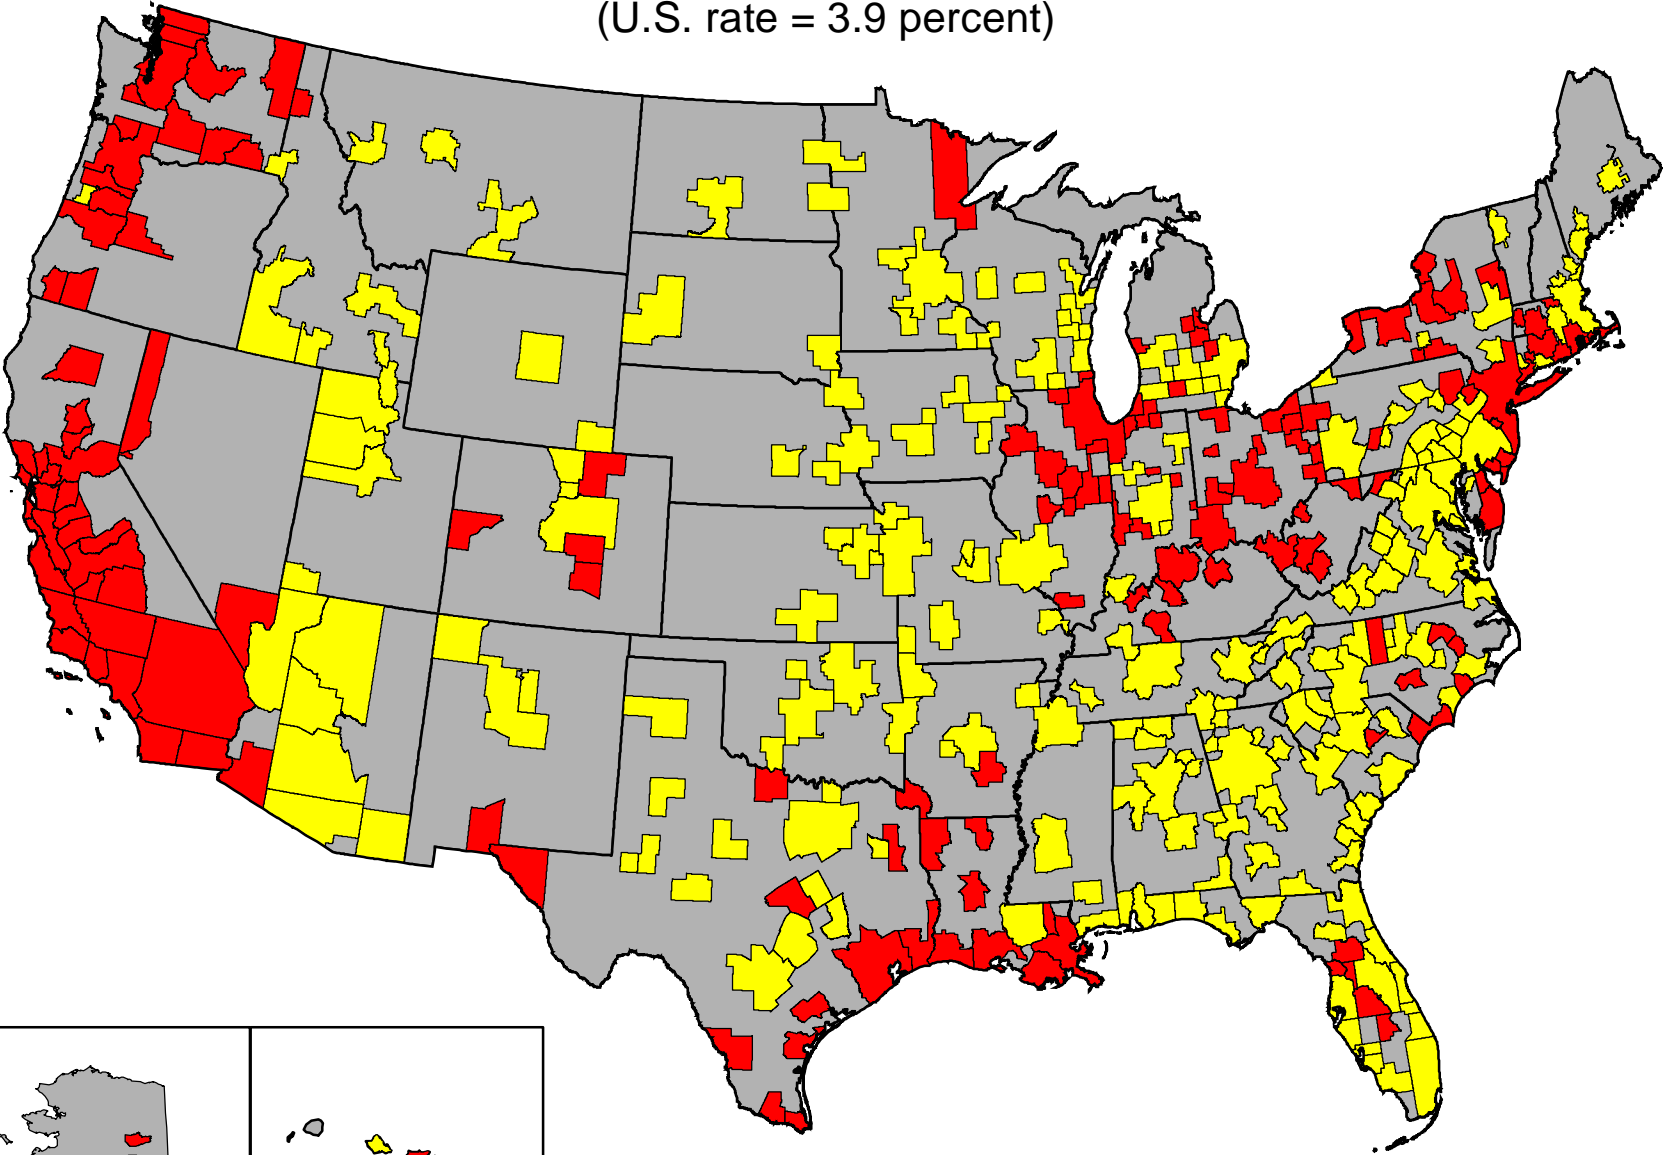

Unemployment rates for metropolitan areas, not seasonally adjusted, March 2024

(U.S. rate = 3.9 percent)

NOTE: Map includes data for 389 metropolitan areas based on Office of Management and Budget Bulletin No. 18-03. Areas in the six New England states are Metropolitan New England City and Town areas (NECTAs), while areas in other states are county-based.

- Above U.S. average
- U.S. average or below