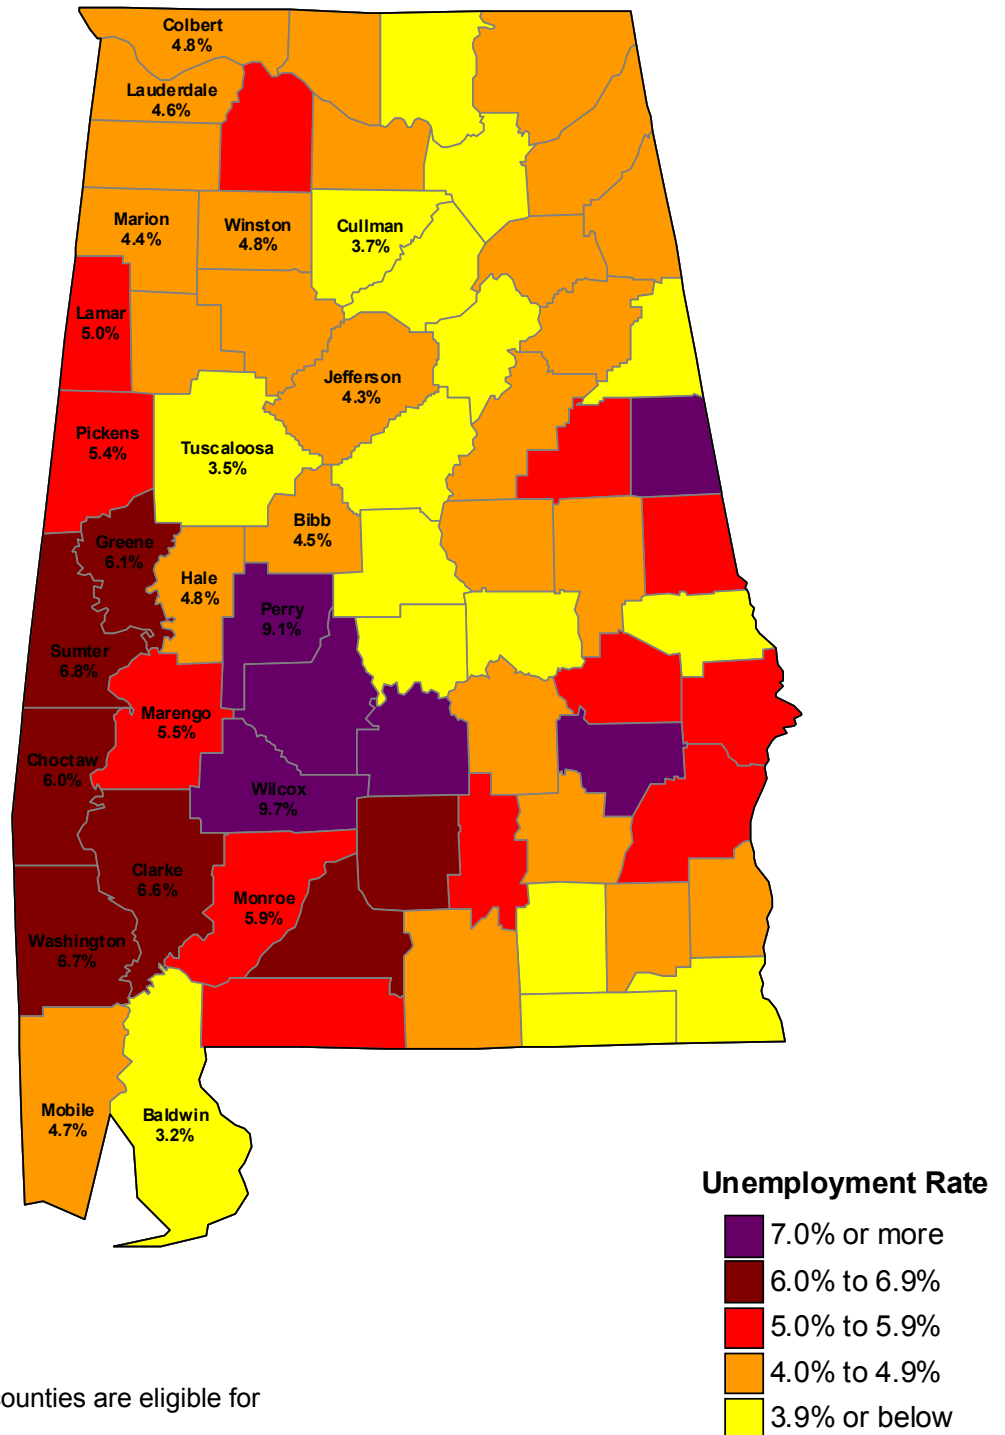

# Unemployment rates by county and disaster assistance eligibility, Alabama, August 2005, not seasonally adjusted

(State rate = 4.2%; U.S. rate = 4.9%)

NOTE: The labeled counties are eligible for disaster assistance as of September 10.