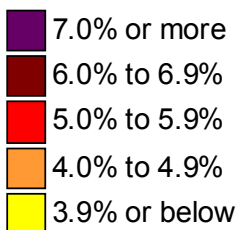

Unemployment rates by county and disaster assistance eligibility, Mississippi, August 2005, not seasonally adjusted

(State rate = 7.0%; U.S. rate = 4.9%)

Unemployment Rate

NOTE: All Mississippi counties are eligible for disaster assistance as of September 6.