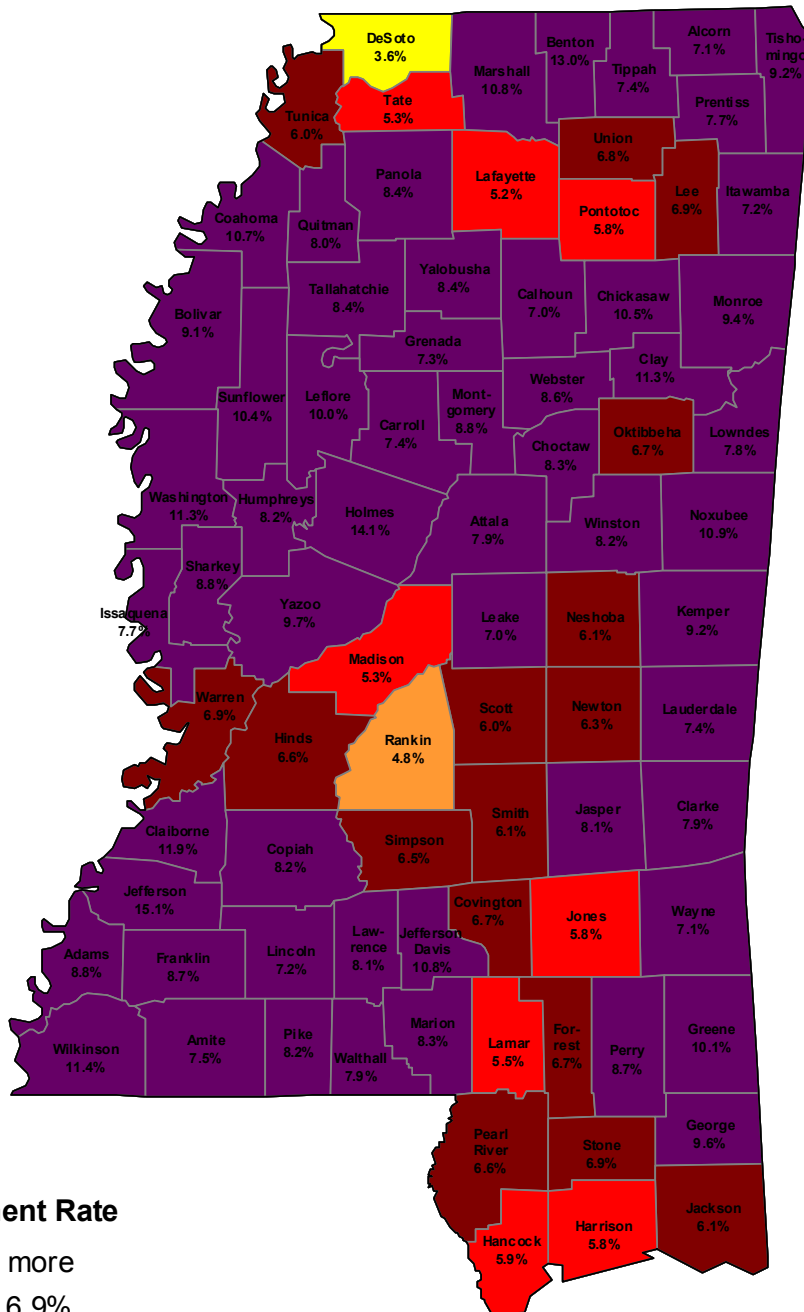

Unemployment rates by county and disaster assistance eligibility, Mississippi, August 2005, not seasonally adjusted

(State rate = 7.0%; U.S. rate = 4.9%)

Unemployment Rate

NOTE: All Mississippi counties are eligible for disaster assistance as of September 6.