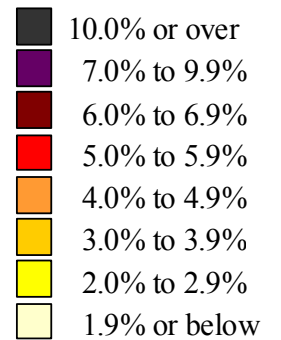

# Unemployment rates by county, October 2008 – September 2009 averages

(U.S. rate = 8.5 percent)

SOURCE: Bureau of Labor Statistics  
Local Area Unemployment Statistics