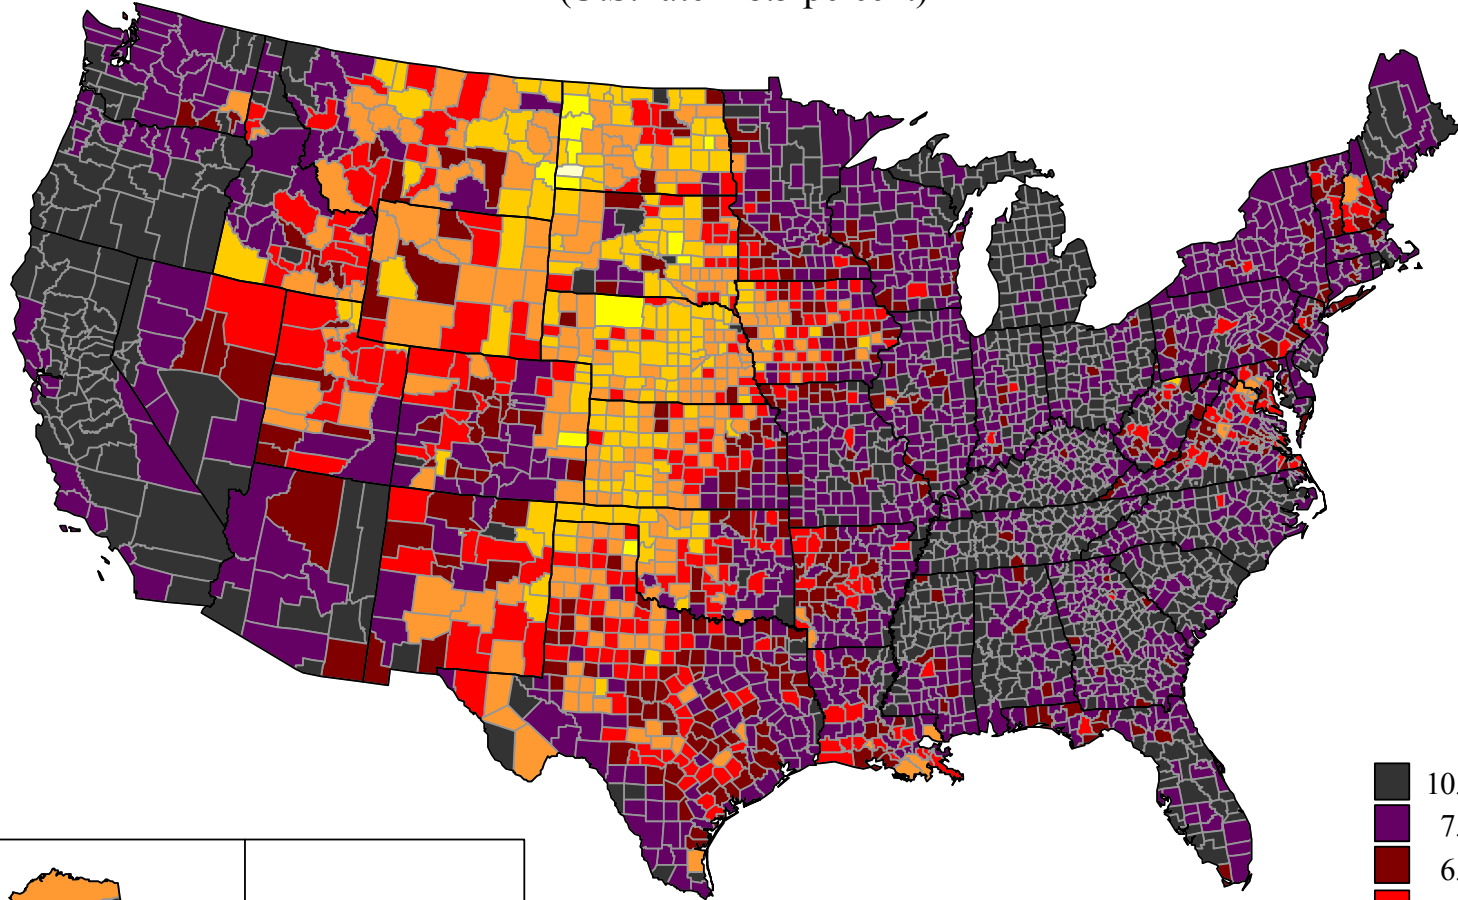

# Unemployment rates by county, October 2008 – September 2009 averages

(U.S. rate = 8.5 percent)

SOURCE: Bureau of Labor Statistics  
Local Area Unemployment Statistics