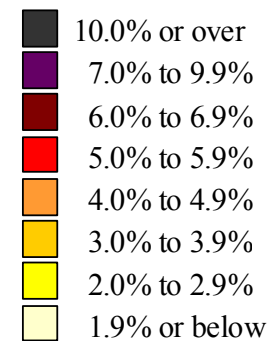

Unemployment rates by county, January – December 2009 averages

(U.S. rate = 9.3 percent)

SOURCE: Bureau of Labor Statistics
Local Area Unemployment Statistics

NOTE: County data for 2009 are subject
to revision on April 16.