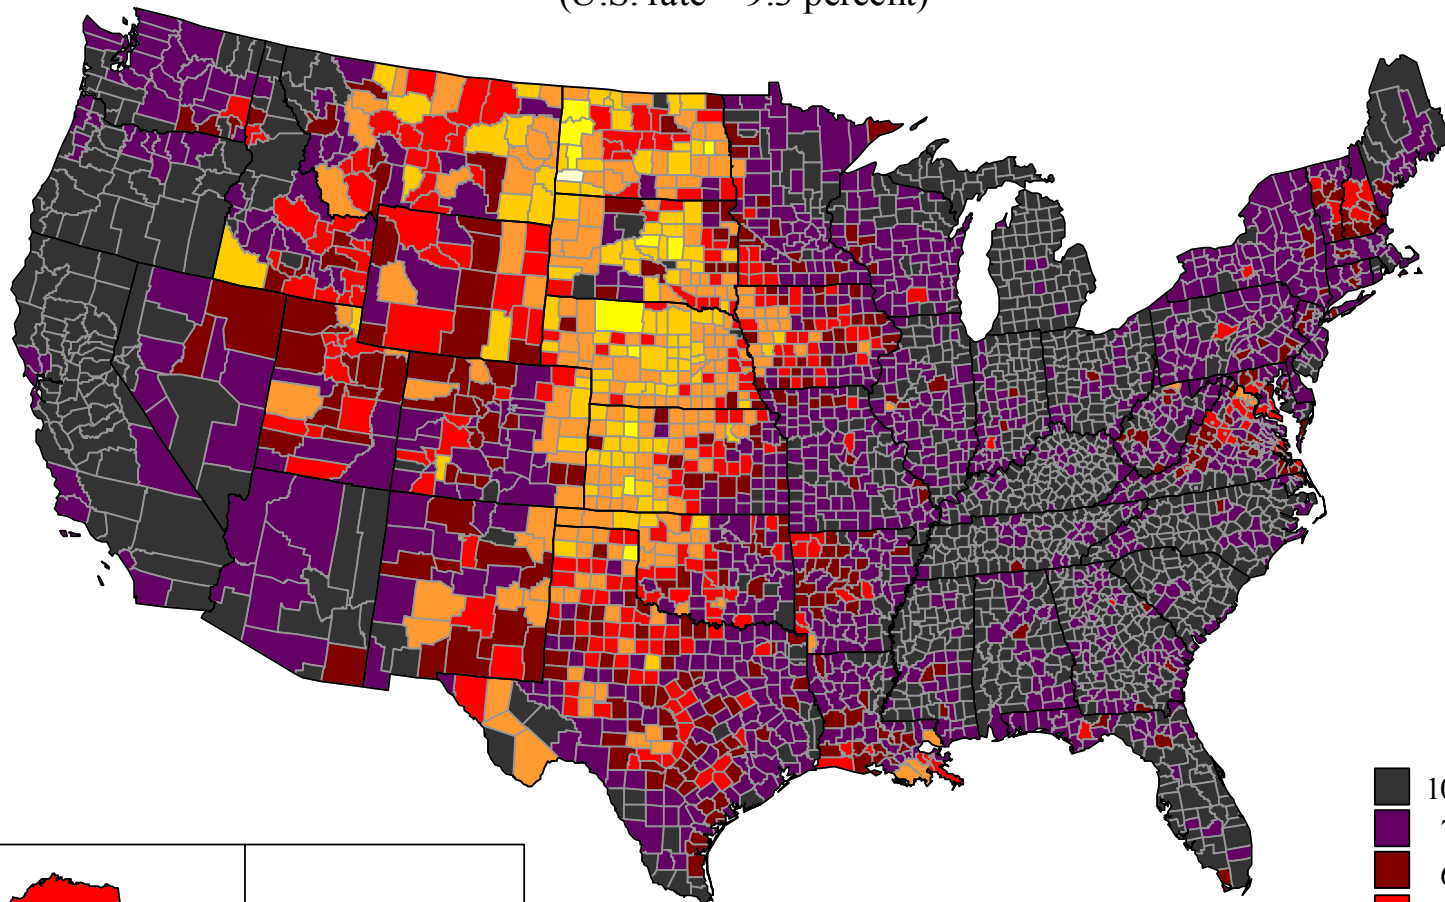

Unemployment rates by county, January – December 2009 averages

(U.S. rate = 9.3 percent)

SOURCE: Bureau of Labor Statistics
Local Area Unemployment Statistics

NOTE: County data for 2009 are subject
to revision on April 16.