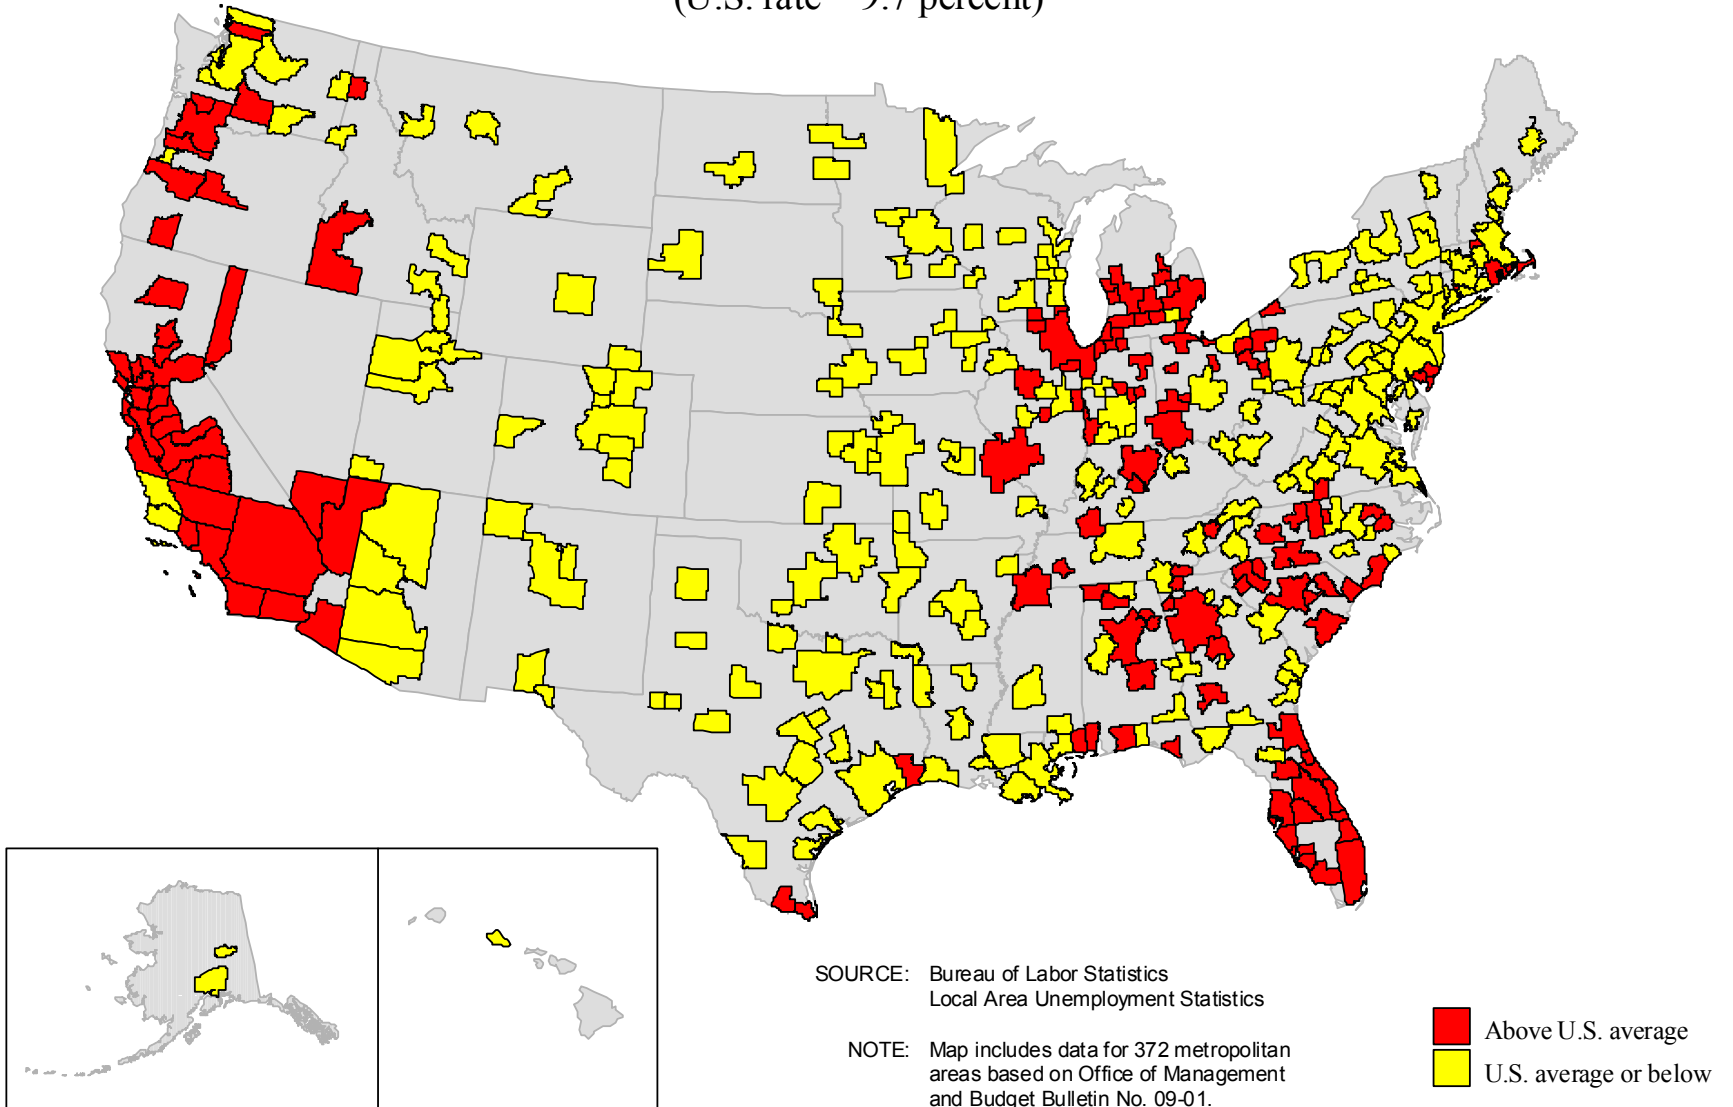

Unemployment rates by metropolitan area, not seasonally adjusted, December 2009

(U.S. rate = 9.7 percent)

SOURCE: Bureau of Labor Statistics
Local Area Unemployment Statistics

NOTE: Map includes data for 372 metropolitan
areas based on Office of Management
and Budget Bulletin No. 09-01.

 Above U.S. average
 U.S. average or below