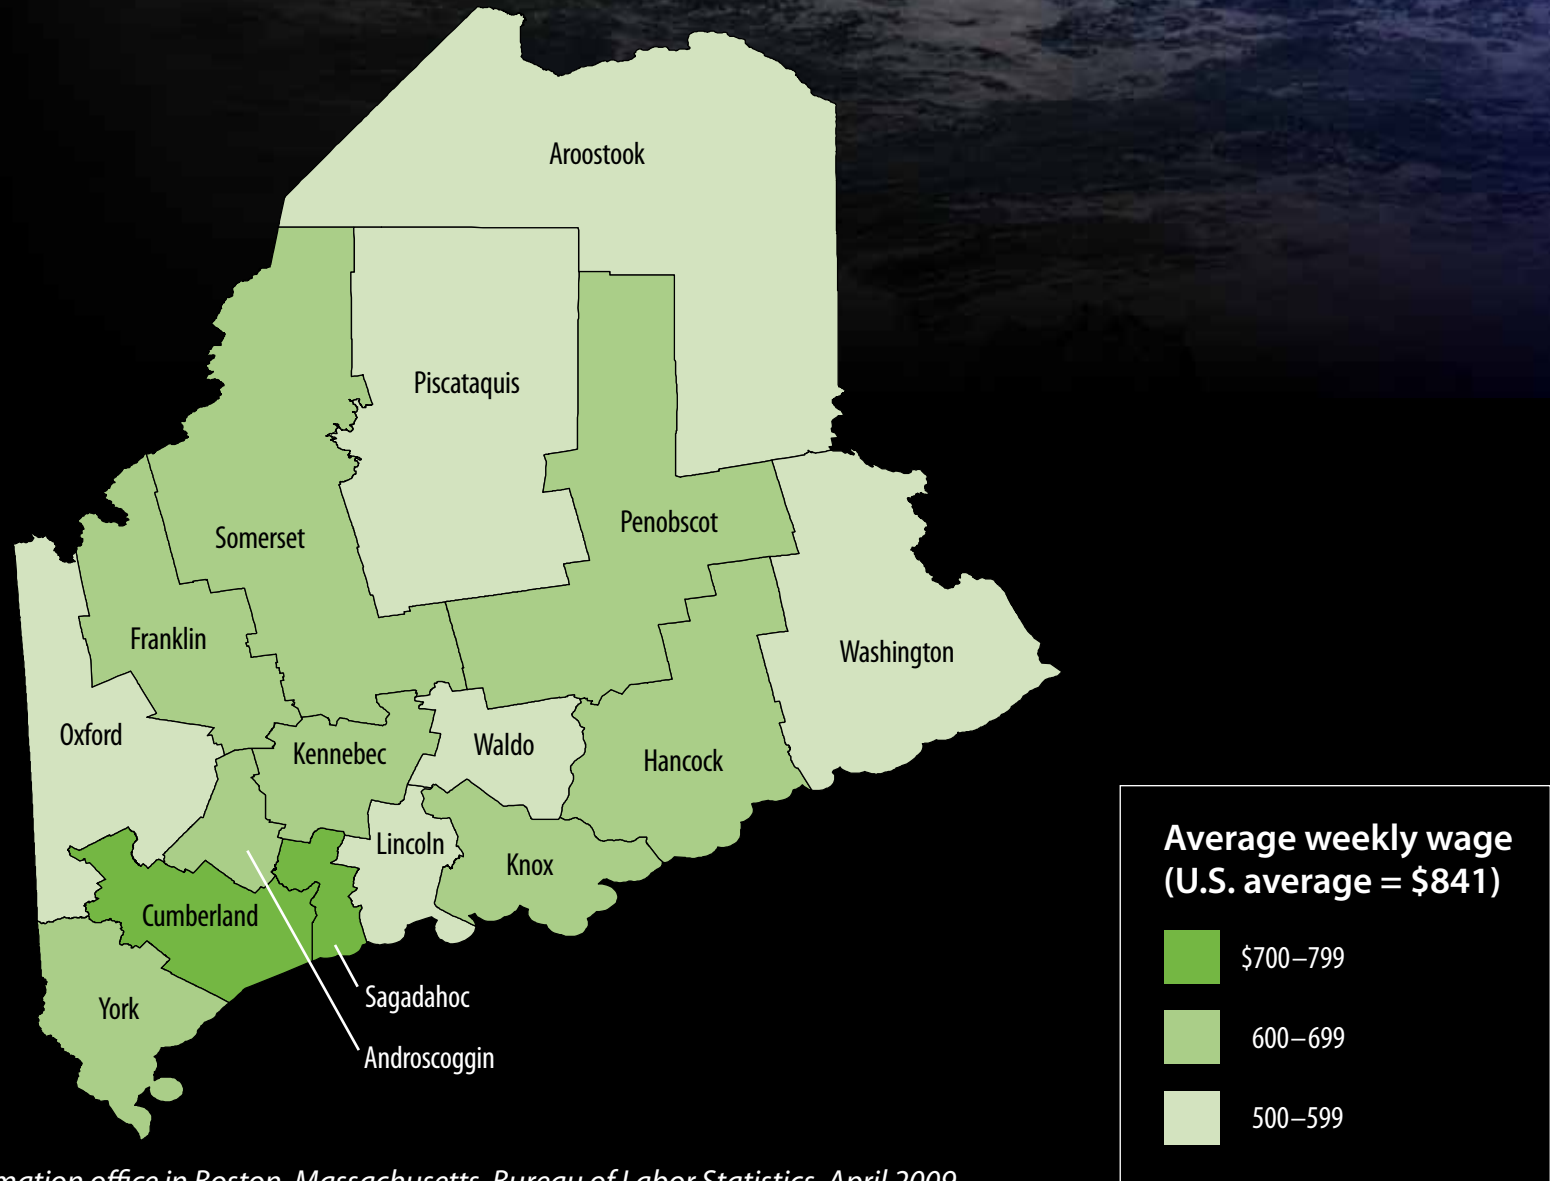

For the third quarter of 2008, average weekly wages in all counties in Maine were below the national average (\$841).

📍 Only two counties in Maine had average weekly wages between \$700 and \$799: Cumberland County, which is the most populous county in Maine, and adjacent Sagadahoc County.

FIGURE 26 **Maine average weekly wages, third quarter 2008**

SOURCE: *New England information office in Boston, Massachusetts, Bureau of Labor Statistics, April 2009*