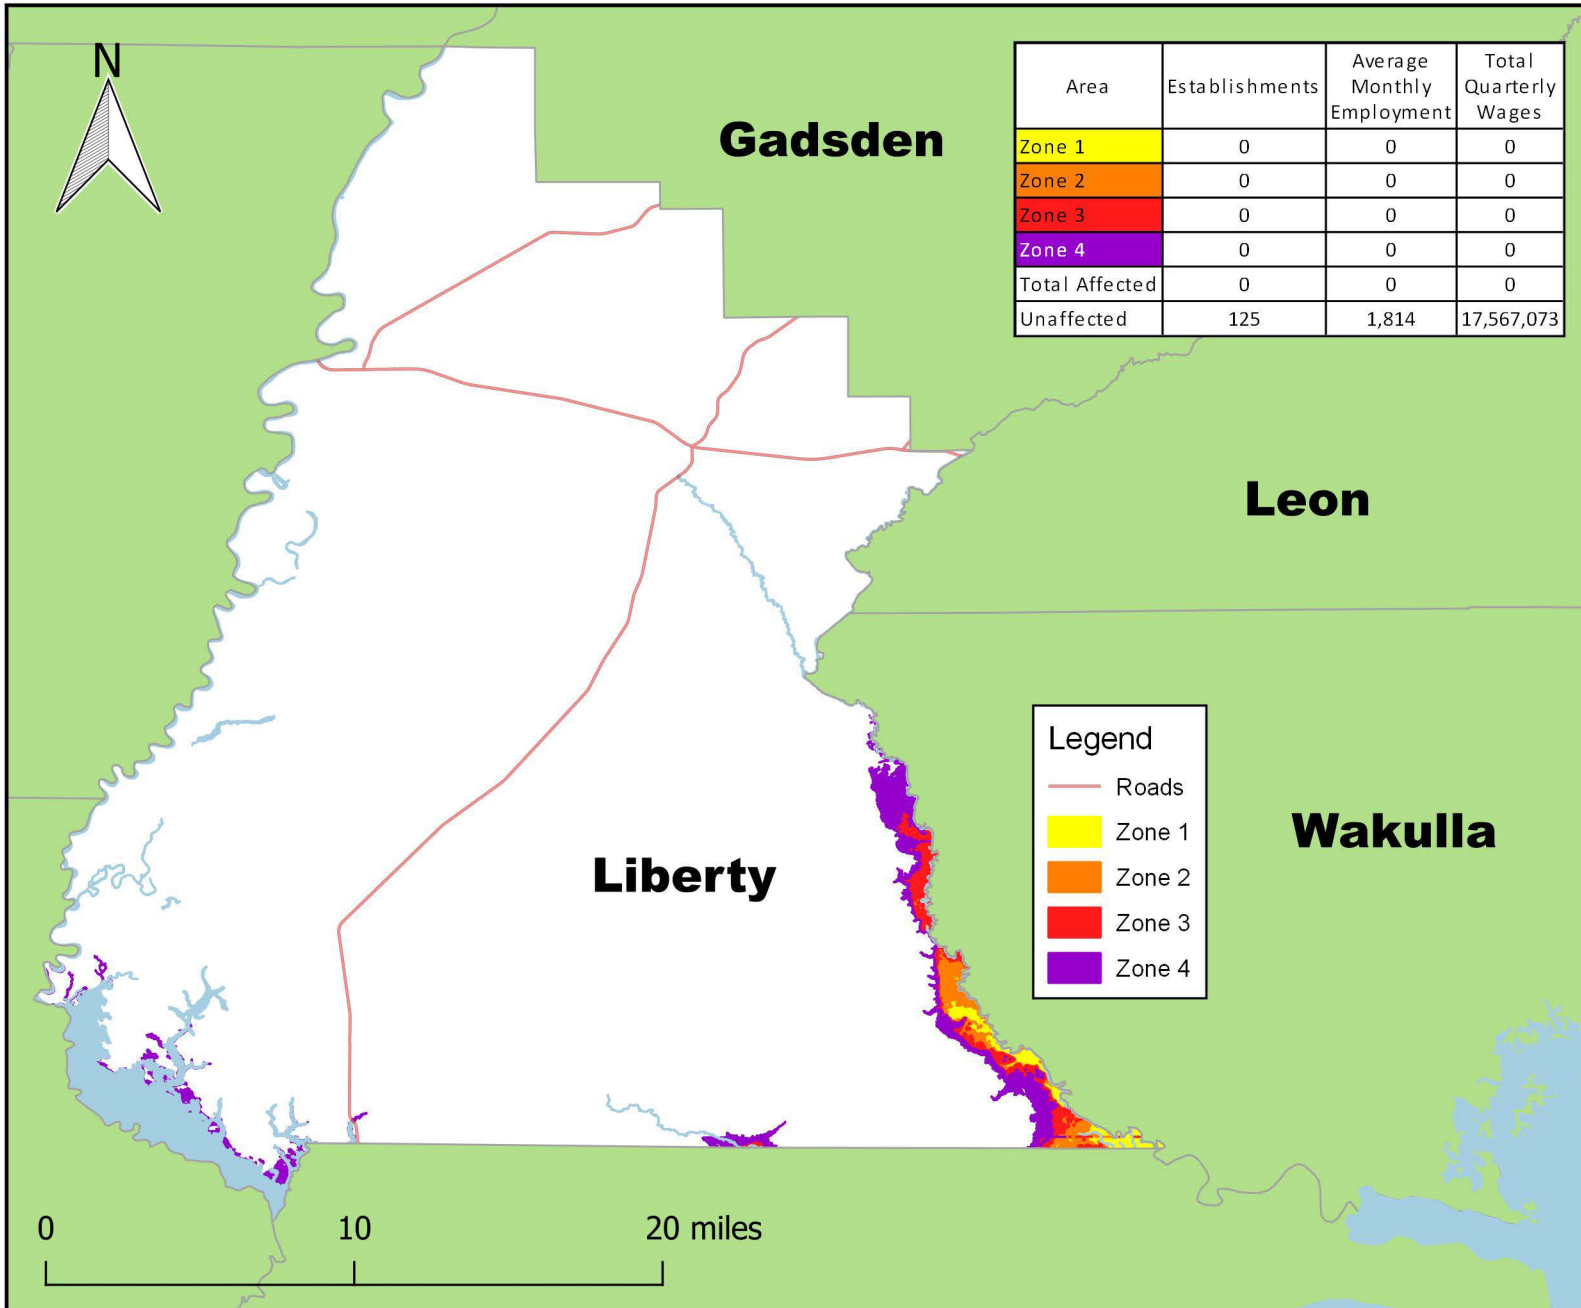

Employment in Hurricane Storm Surge Flood Zones, Liberty County, FL

Area	Establishments	Average Monthly Employment	Total Quarterly Wages
Zone 1	0	0	0
Zone 2	0	0	0
Zone 3	0	0	0
Zone 4	0	0	0
Total Affected	0	0	0
Unaffected	125	1,814	17,567,073

Legend	
	Roads
	Zone 1
	Zone 2
	Zone 3
	Zone 4

Note: Flood zones represent a conservative estimation of areas that would experience flooding in the event of a hurricane. Zone 1 is the area that would be flooded by a Category I hurricane. A Category II hurricane would cause flooding in Zones 1 and 2. The hurricane categories reference the Saffir-Simpson Hurricane Scale.