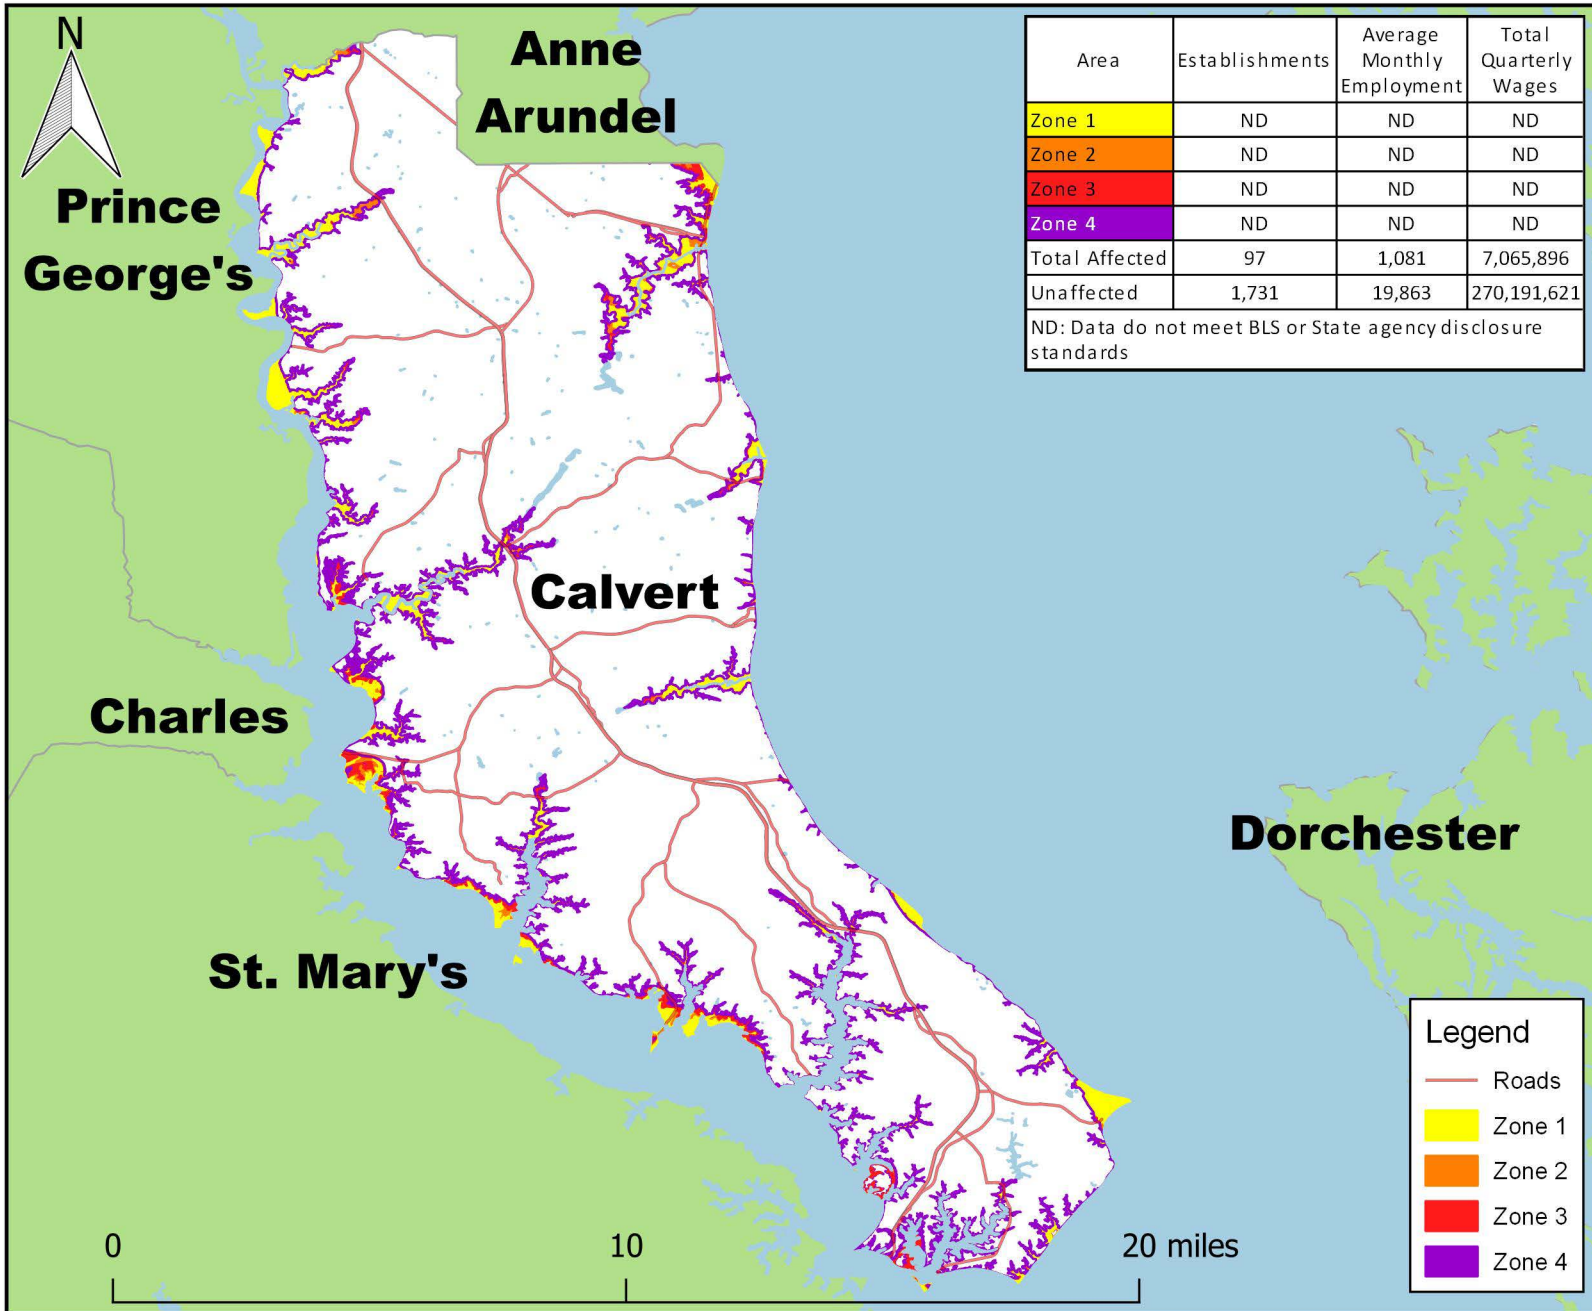

Employment in Hurricane Storm Surge Flood Zones, Calvert County, MD

Area	Establishments	Average Monthly Employment	Total Quarterly Wages
Zone 1	ND	ND	ND
Zone 2	ND	ND	ND
Zone 3	ND	ND	ND
Zone 4	ND	ND	ND
Total Affected	97	1,081	7,065,896
Unaffected	1,731	19,863	270,191,621

ND: Data do not meet BLS or State agency disclosure standards

Note: Flood zones represent a conservative estimation of areas that would experience flooding in the event of a hurricane. Zone 1 is the area that would be flooded by a Category I hurricane. A Category II hurricane would cause flooding in Zones 1 and 2. The hurricane categories reference the Saffir-Simpson Hurricane Scale.