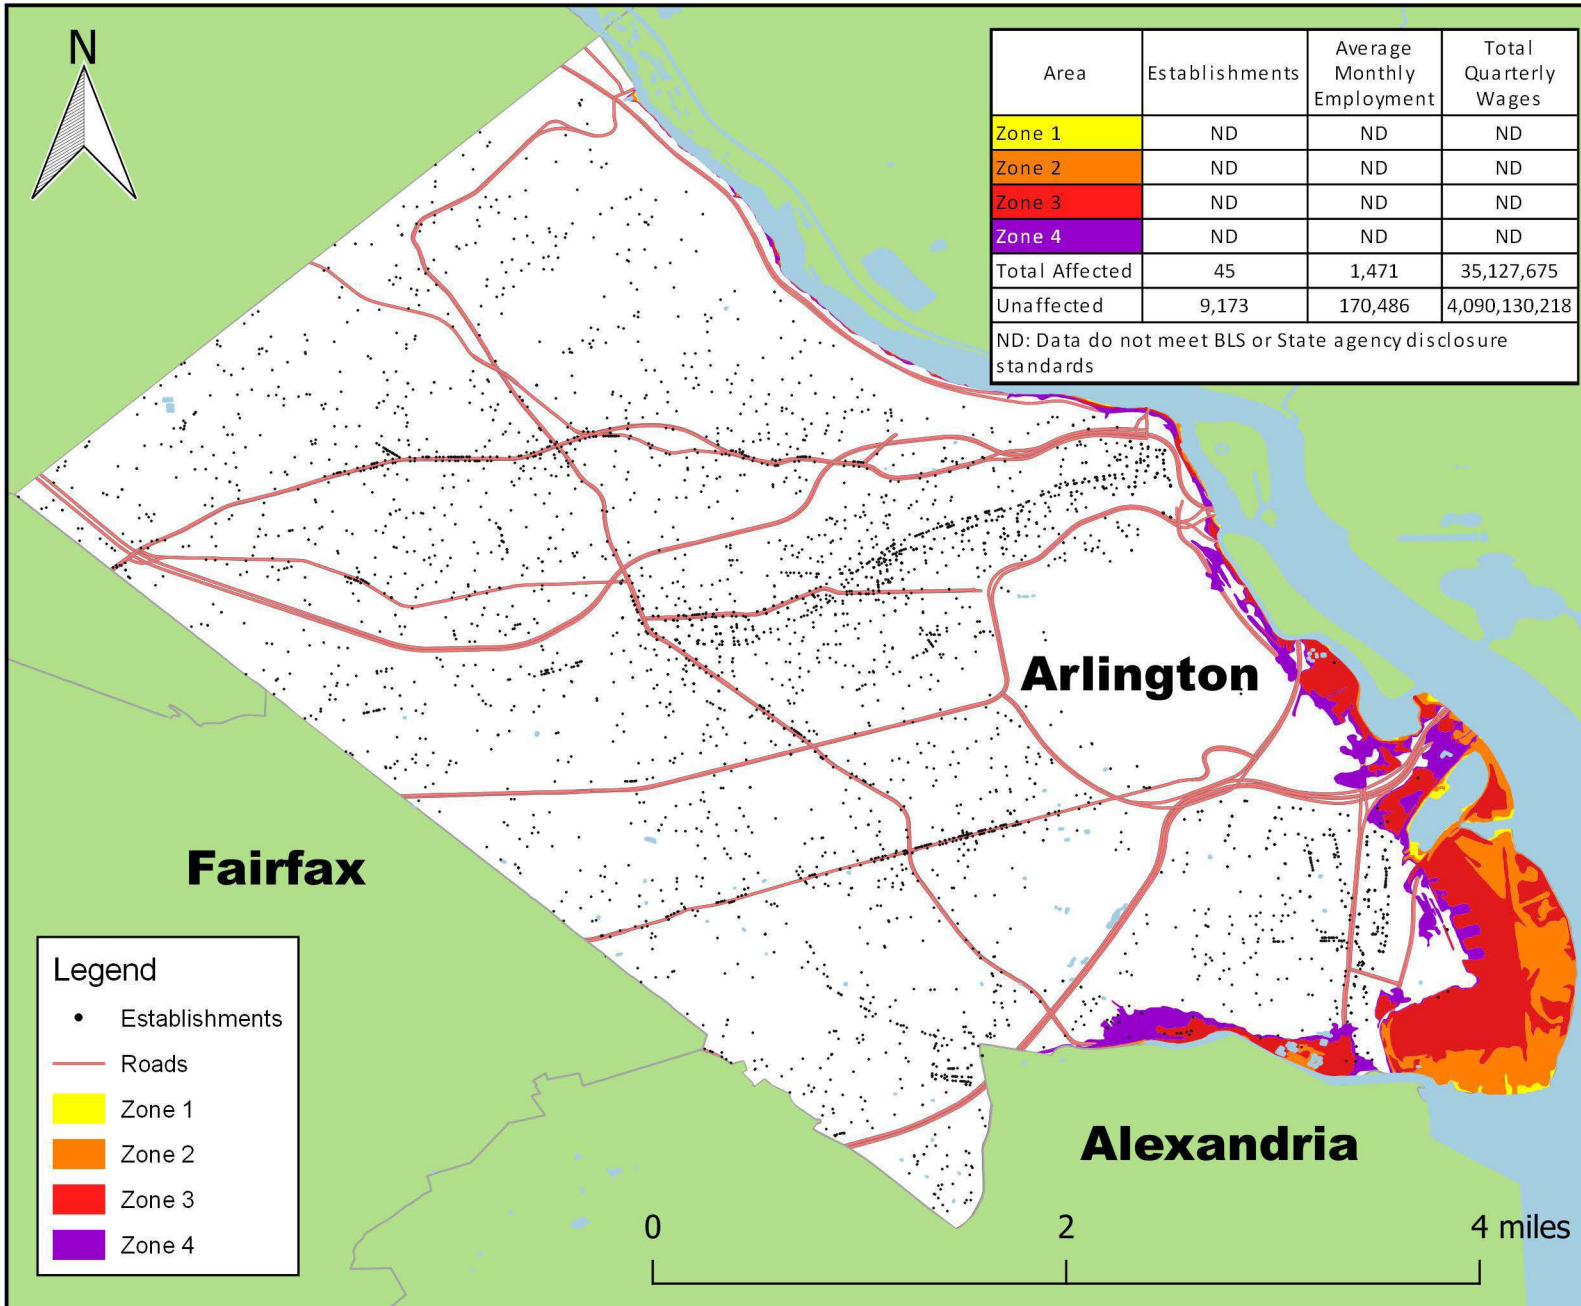

# Employment in Hurricane Storm Surge Flood Zones, Arlington County, VA

Note: Flood zones represent a conservative estimation of areas that would experience flooding in the event of a hurricane. Zone 1 is the area that would be flooded by a Category I hurricane. A Category II hurricane would cause flooding in Zones 1 and 2. The hurricane categories reference the Saffir-Simpson Hurricane Scale.

Each black dot represents at least one establishment.

Data Source: U.S. Bureau of Labor Statistics, Quarterly Census of Employment and Wages; 2020 Third Quarter  
<https://www.bls.gov/cew>

Flood Zone Source: National Hurricane Program