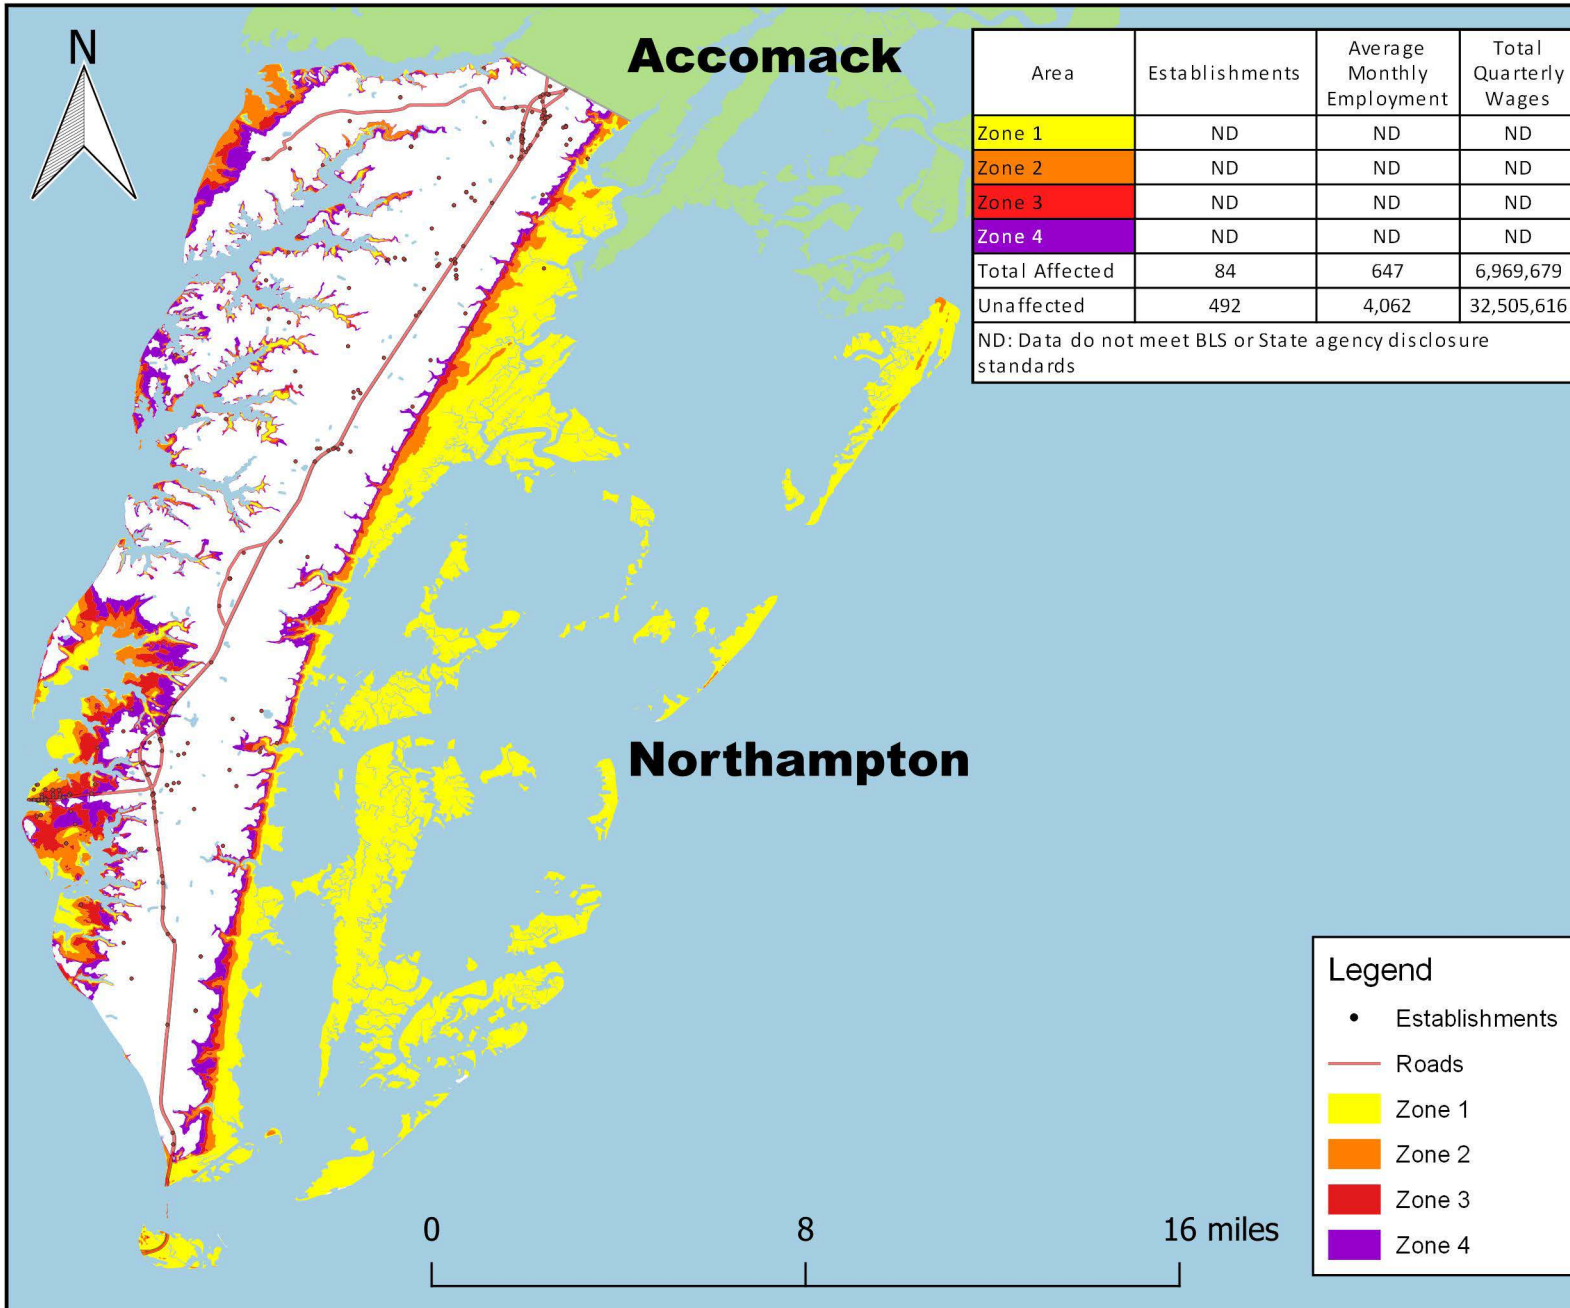

# Employment in Hurricane Storm Surge Flood Zones, Northampton County, VA

Note: Flood zones represent a conservative estimation of areas that would experience flooding in the event of a hurricane. Zone 1 is the area that would be flooded by a Category I hurricane. A Category II hurricane would cause flooding in Zones 1 and 2. The hurricane categories reference the Saffir-Simpson Hurricane Scale.

Each black dot represents at least one establishment.

Data Source: U.S. Bureau of Labor Statistics, Quarterly Census of Employment and Wages; 2020 Third Quarter  
<https://www.bls.gov/cew>

Flood Zone Source: National Hurricane Program

## Legend

- Establishments
- Roads
- Zone 1
- Zone 2
- Zone 3
- Zone 4