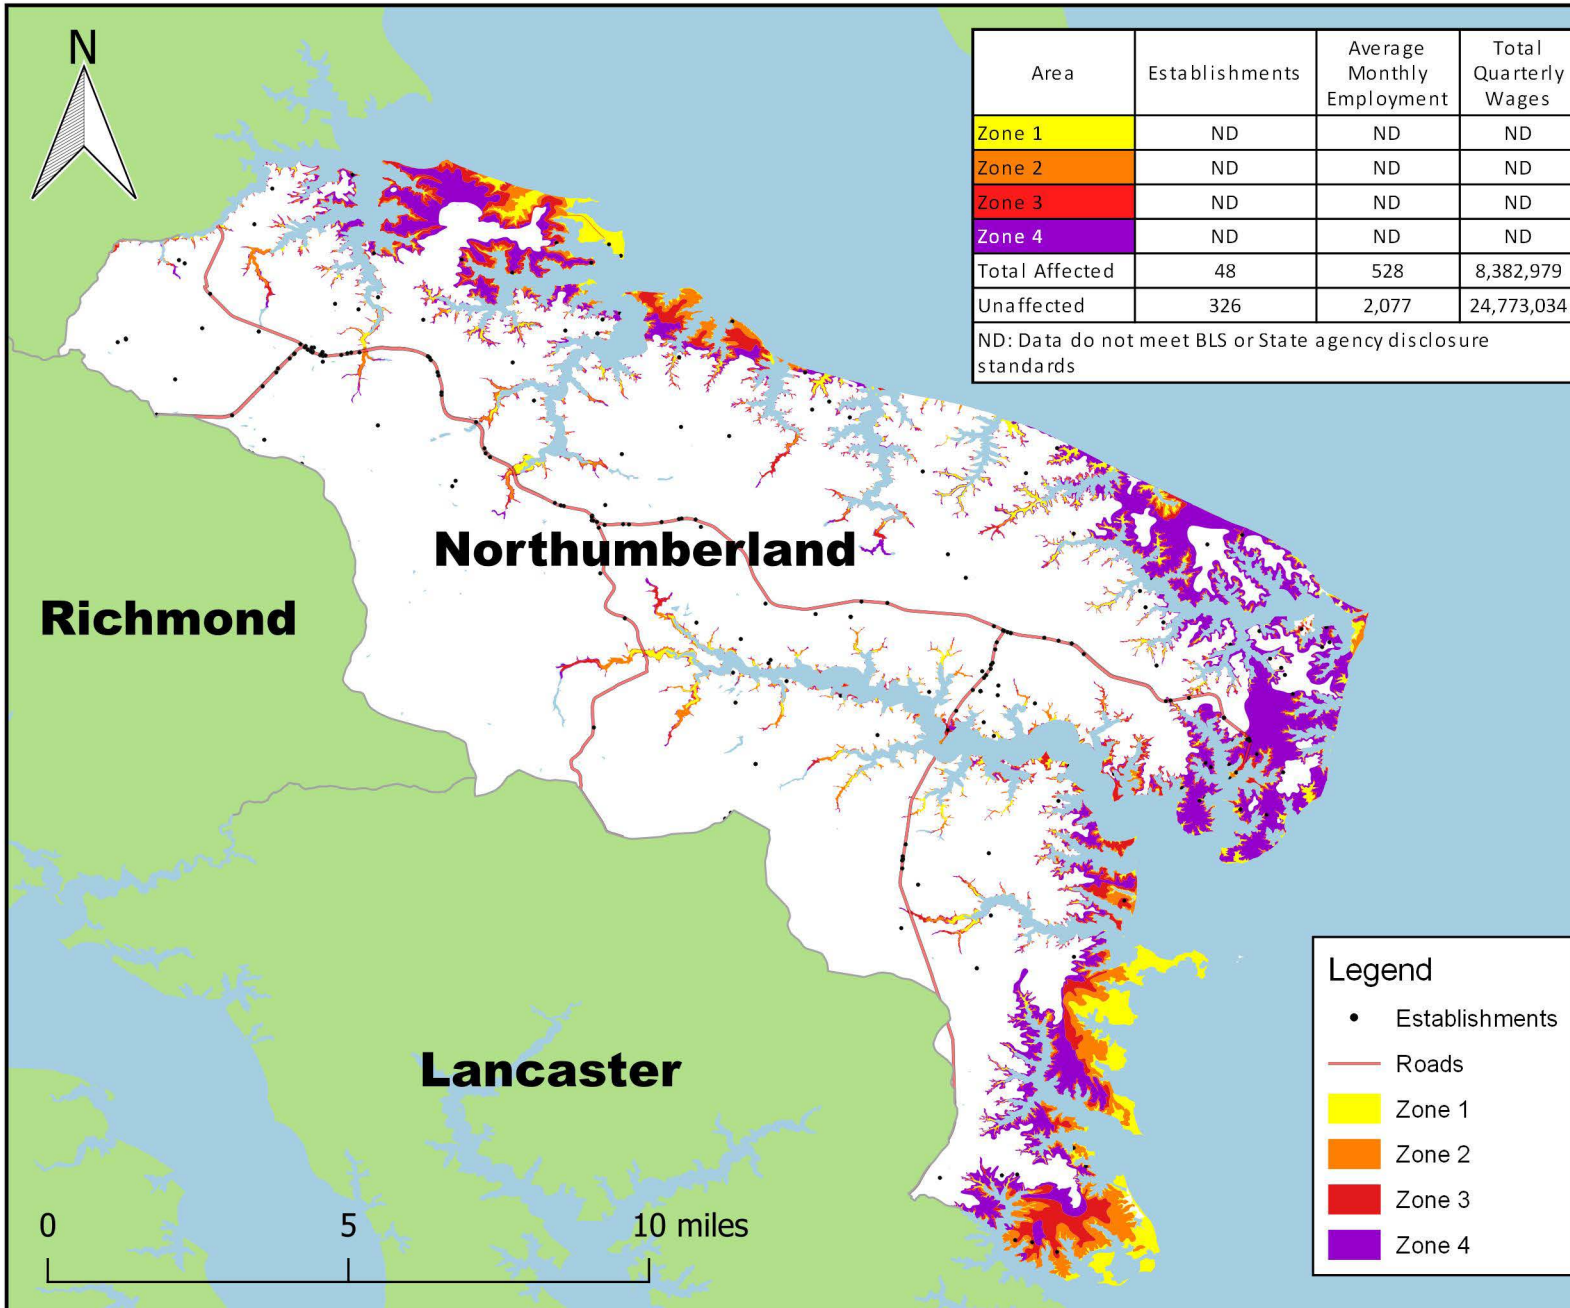

# Employment in Hurricane Storm Surge Flood Zones, Northumberland County, VA

Note: Flood zones represent a conservative estimation of areas that would experience flooding in the event of a hurricane. Zone 1 is the area that would be flooded by a Category I hurricane. A Category II hurricane would cause flooding in Zones 1 and 2. The hurricane categories reference the Saffir-Simpson Hurricane Scale.

Each black dot represents at least one establishment.

Data Source: U.S. Bureau of Labor Statistics, Quarterly Census of Employment and Wages; 2020 Third Quarter  
<https://www.bls.gov/cew>

Flood Zone Source: National Hurricane Program