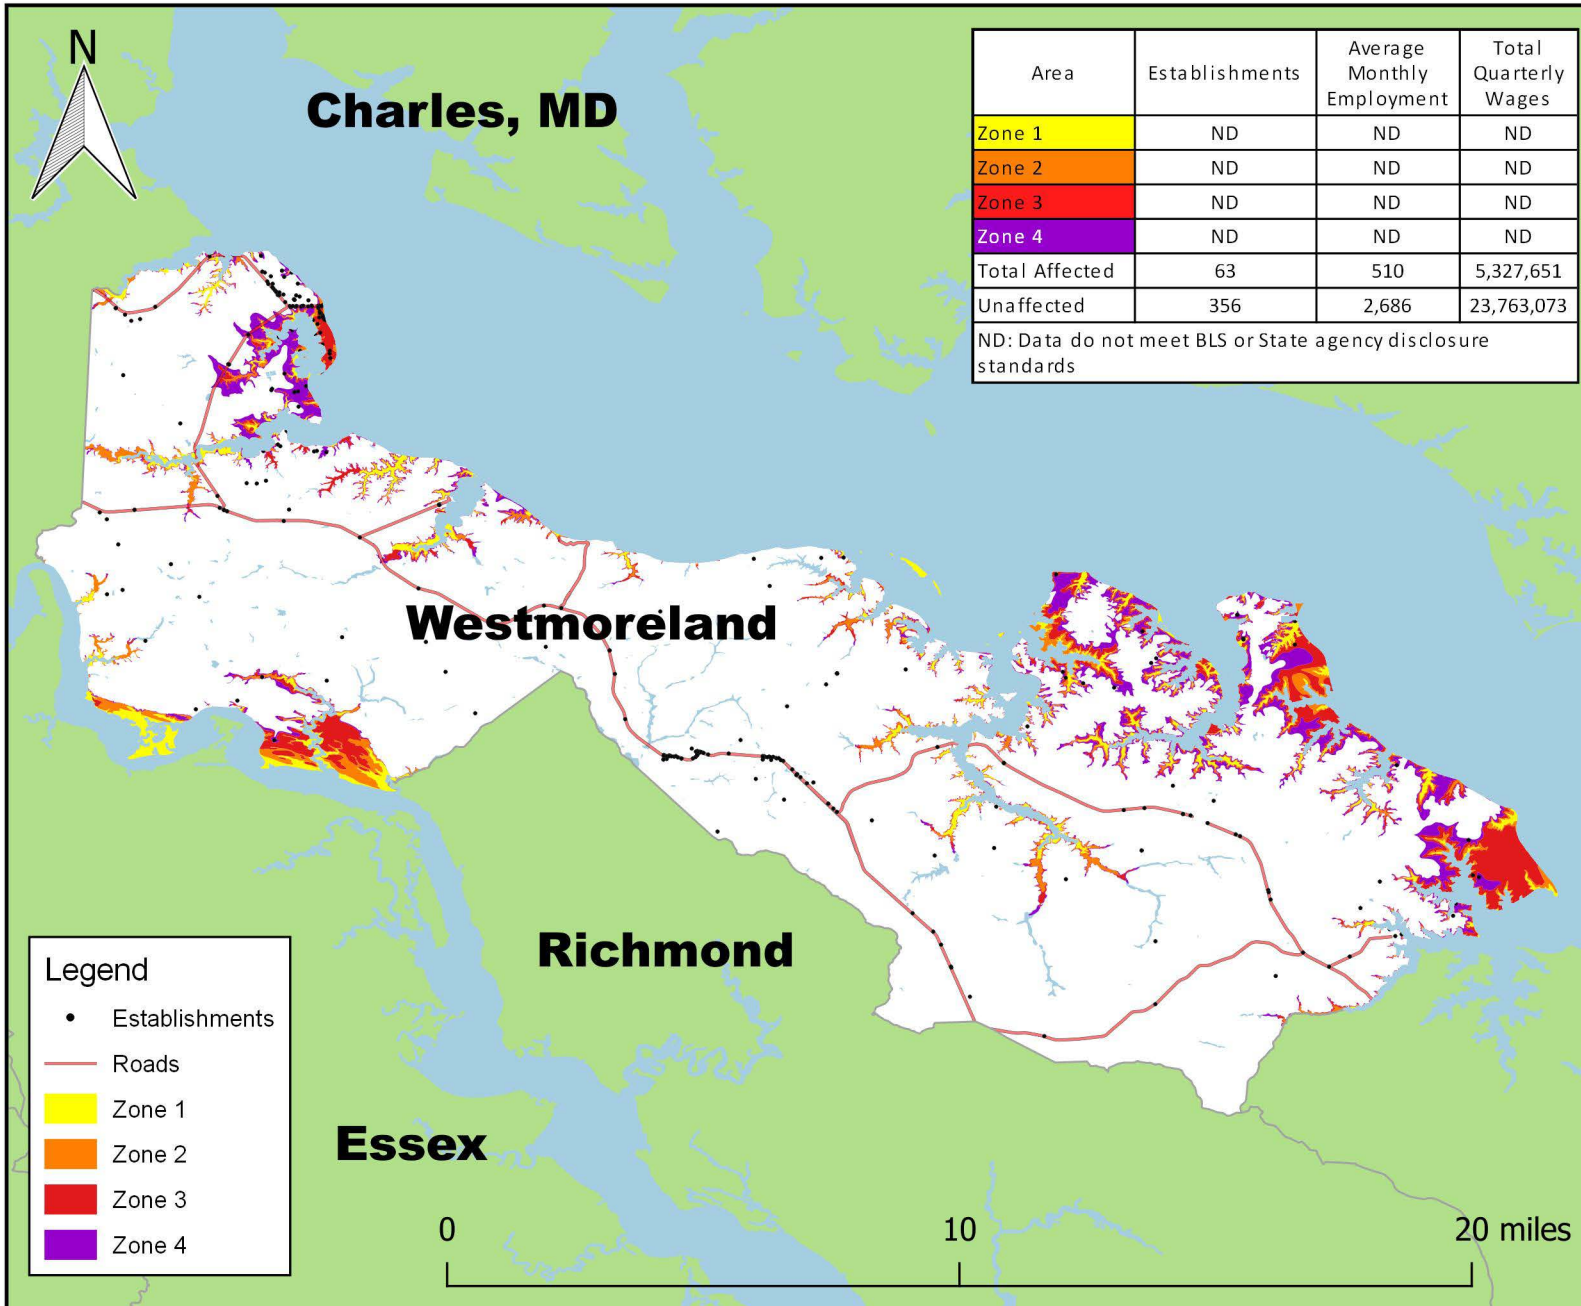

# Employment in Hurricane Storm Surge Flood Zones, Westmoreland County, VA

Note: Flood zones represent a conservative estimation of areas that would experience flooding in the event of a hurricane. Zone 1 is the area that would be flooded by a Category I hurricane. A Category II hurricane would cause flooding in Zones 1 and 2. The hurricane categories reference the Saffir-Simpson Hurricane Scale.

Each black dot represents at least one establishment.

Data Source: U.S. Bureau of Labor Statistics, Quarterly Census of Employment and Wages; 2020 Third Quarter  
<https://www.bls.gov/cew>

Flood Zone Source: National Hurricane Program