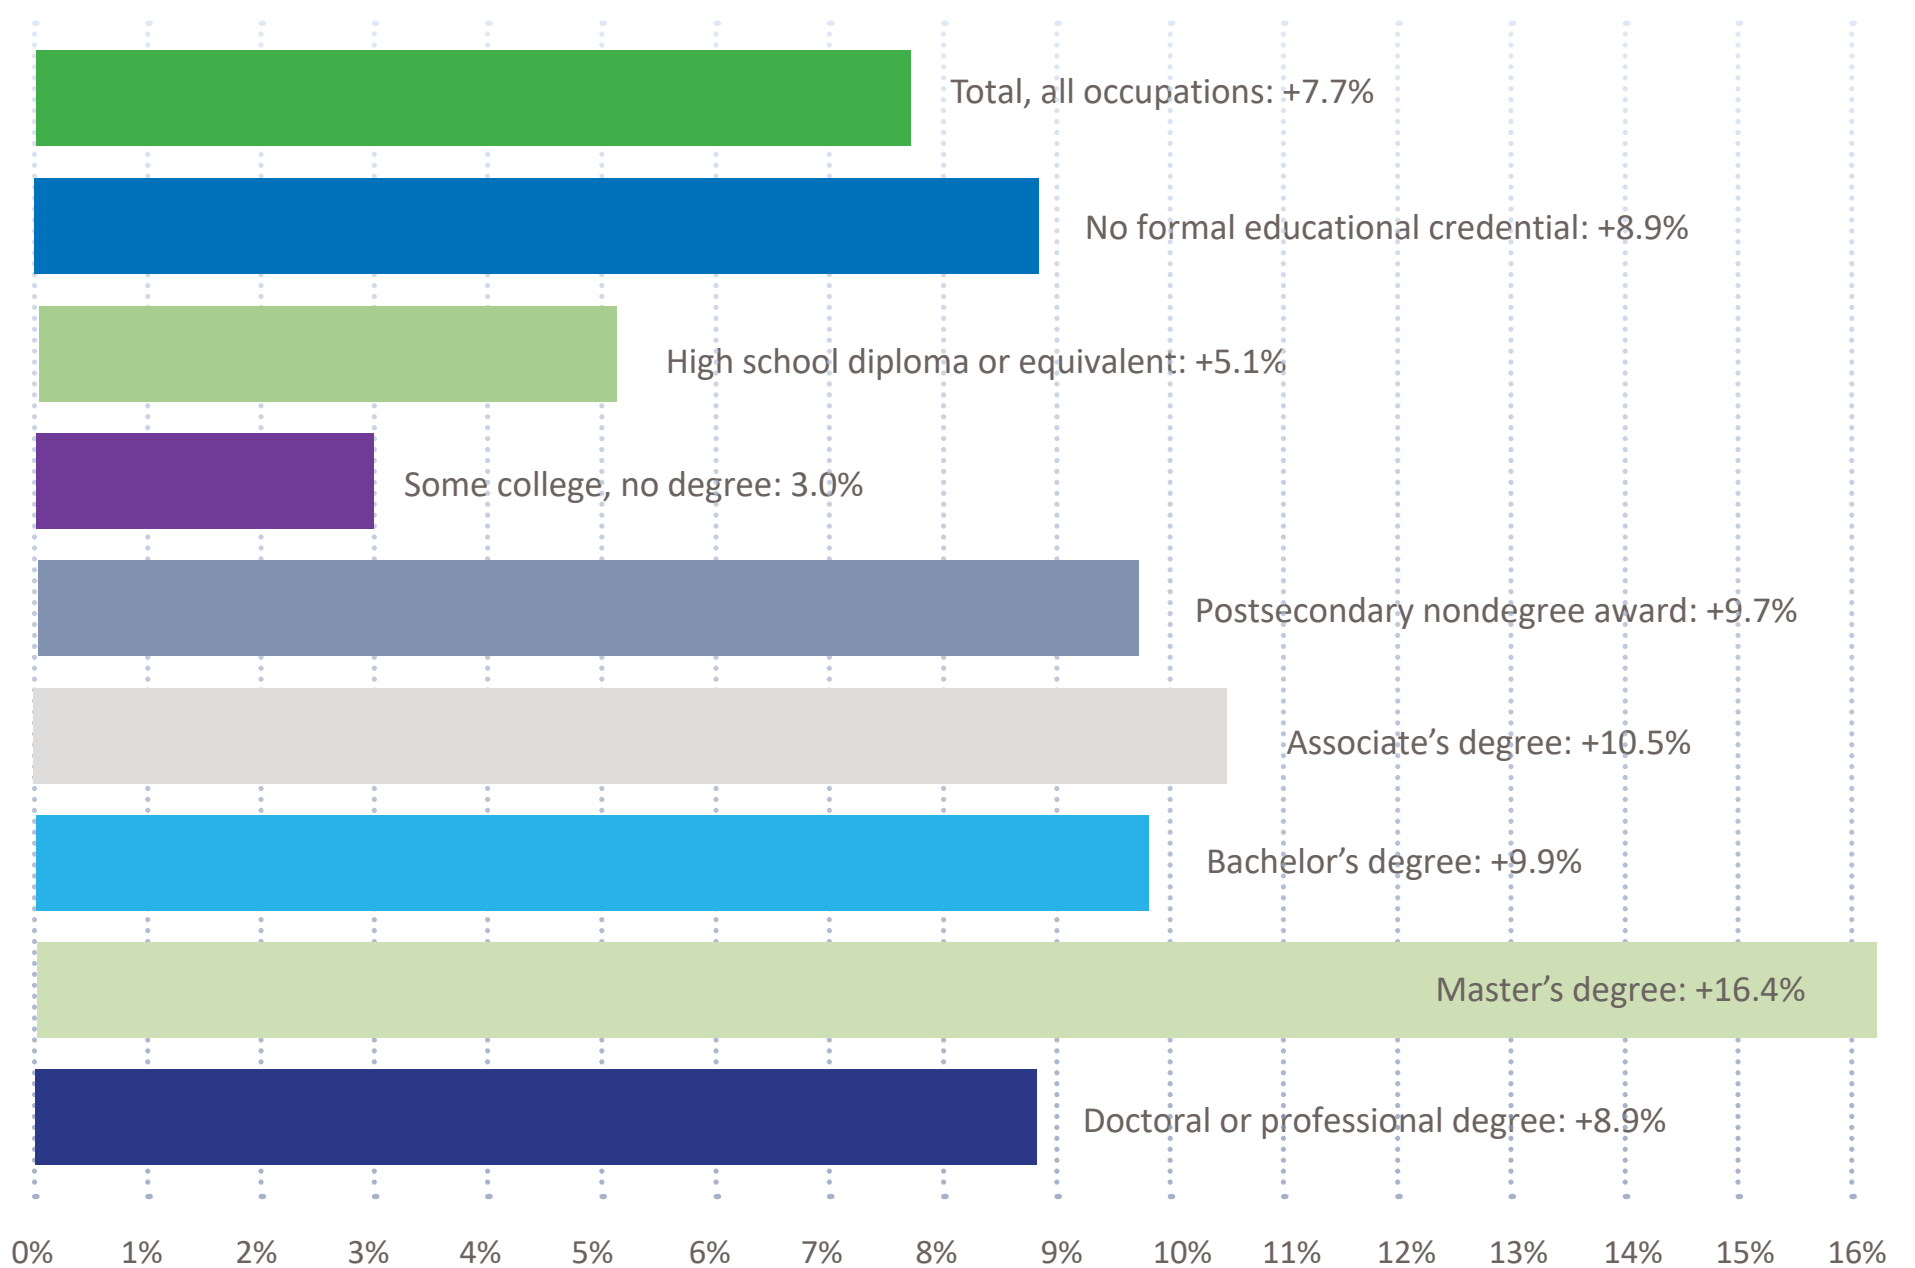

# Employment and Typical Entry-Level Education

## EMPLOYMENT DISTRIBUTION BY TYPICAL ENTRY-LEVEL EDUCATION: 2020

## PROJECTED EMPLOYMENT CHANGE BY TYPICAL ENTRY-LEVEL EDUCATION: 2020 - 2030

Source: U.S. Bureau of Labor Statistics, Employment Projections program.