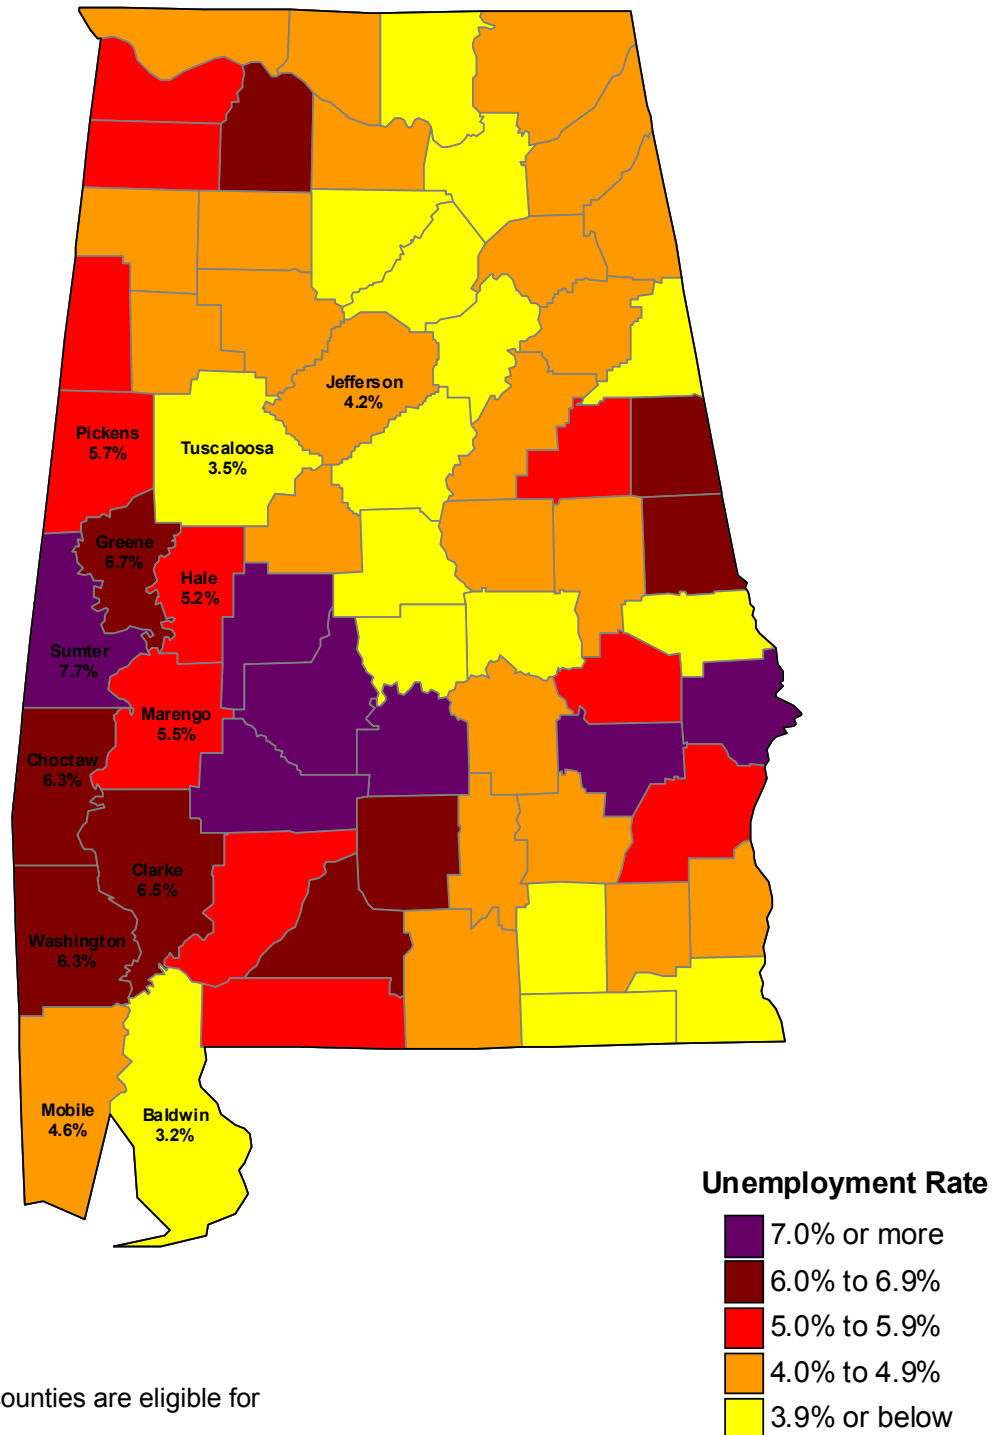

Unemployment rates by county and disaster assistance eligibility, Alabama, July 2005, not seasonally adjusted

(State rate = 4.3 percent; U.S. rate = 5.2%)

NOTE: The labeled counties are eligible for disaster assistance as of September 8.