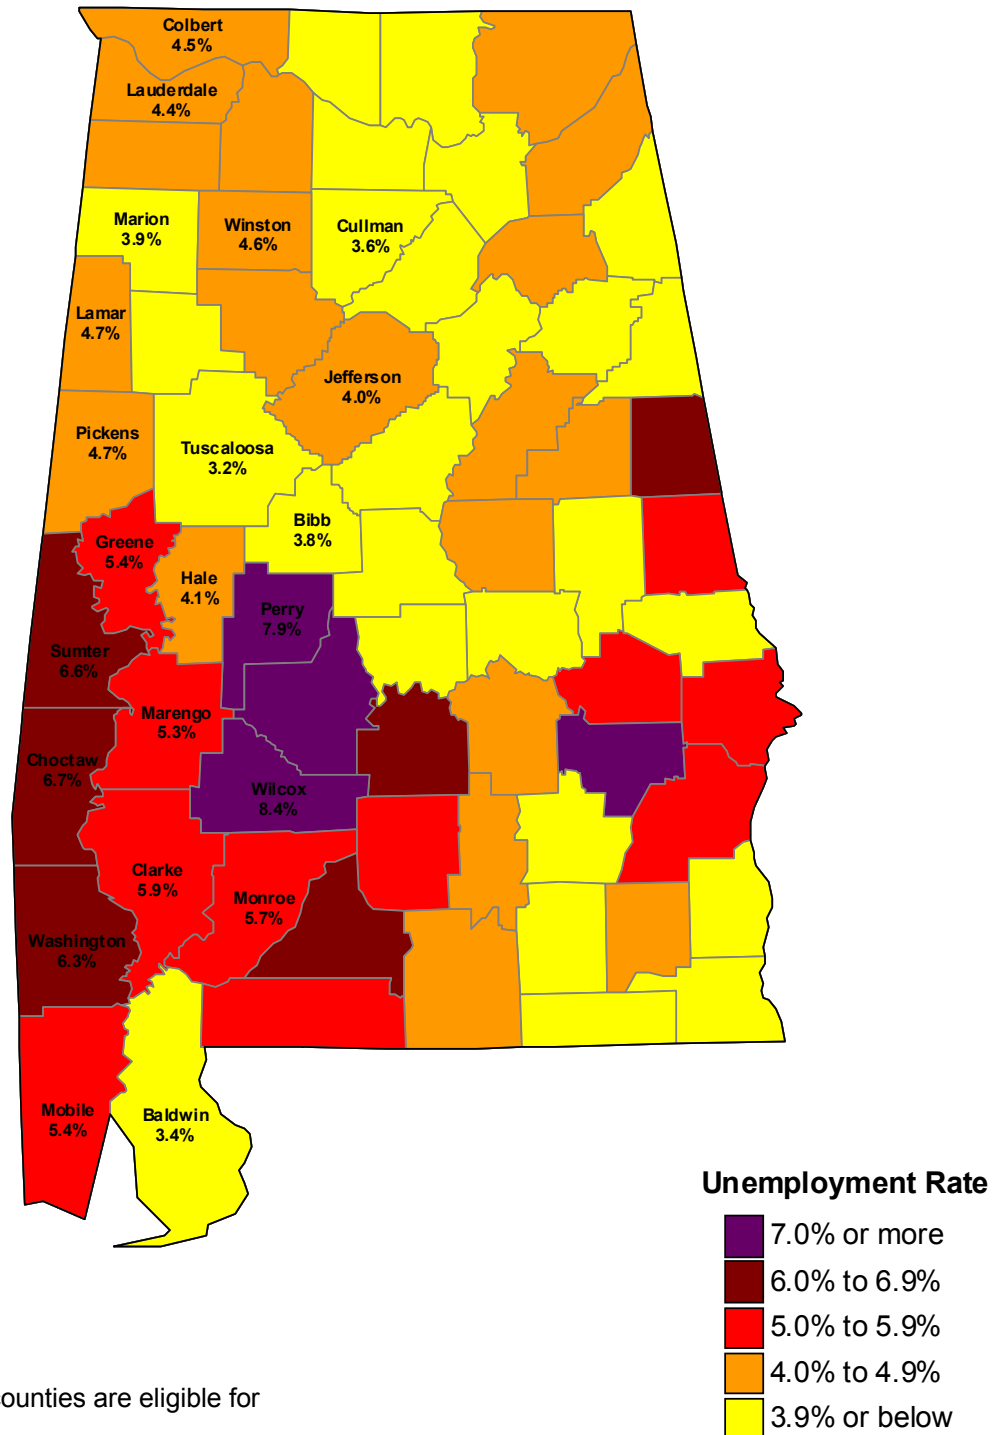

# Unemployment rates by county and disaster assistance eligibility, Alabama, September 2005, not seasonally adjusted

(State rate = 4.0%; U.S. rate = 4.8%)

NOTE: The labeled counties are eligible for disaster assistance as of September 10.