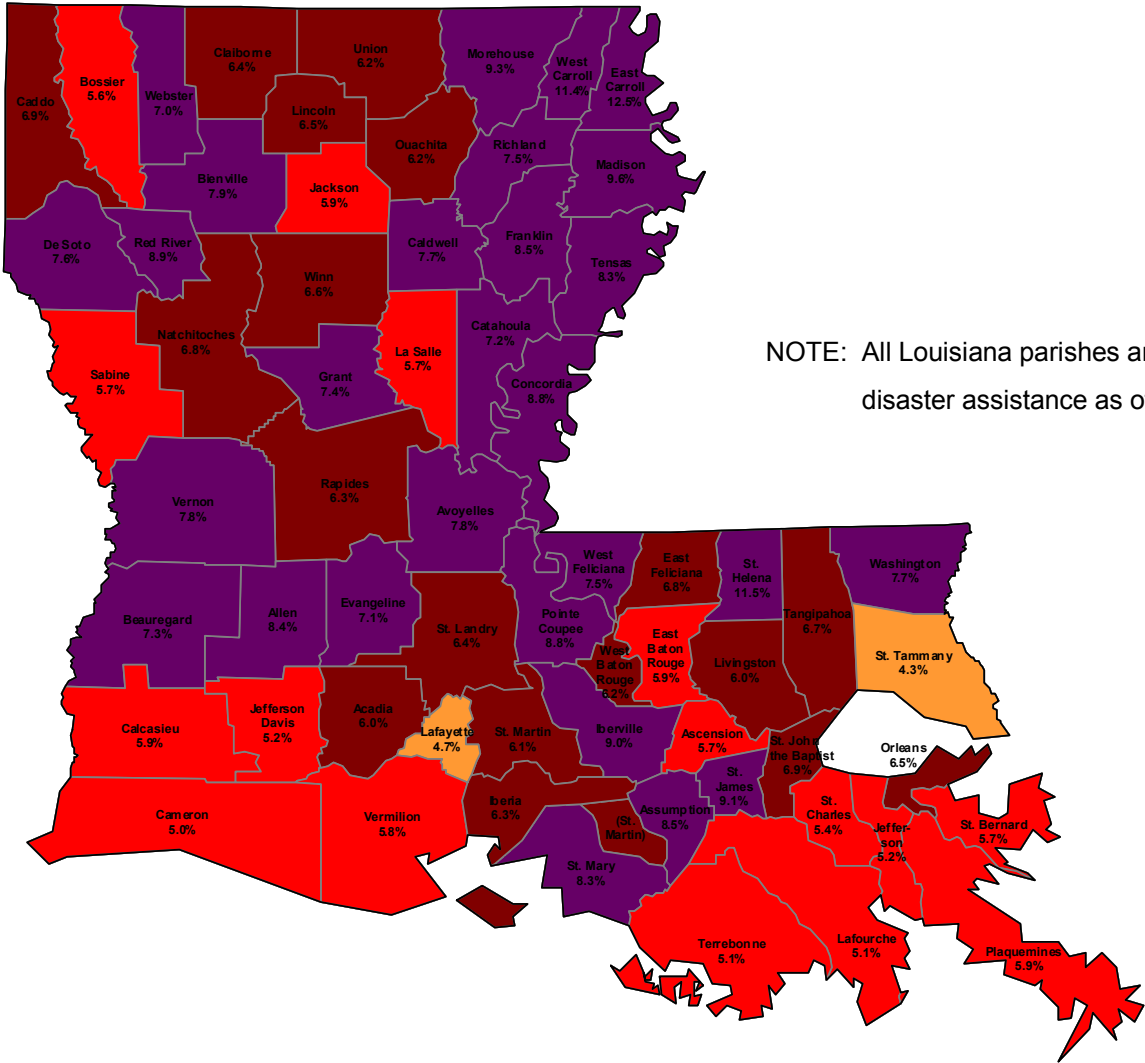

Unemployment rates by parish and disaster assistance eligibility, Louisiana, July 2005, not seasonally adjusted

(State rate = 6.1%; U.S. rate = 5.2%)

NOTE: All Louisiana parishes are eligible for disaster assistance as of August 29.