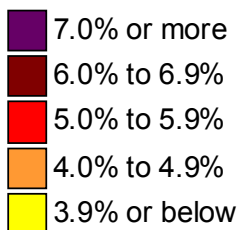

NOTE: All Mississippi counties are eligible for disaster assistance as of September 6.