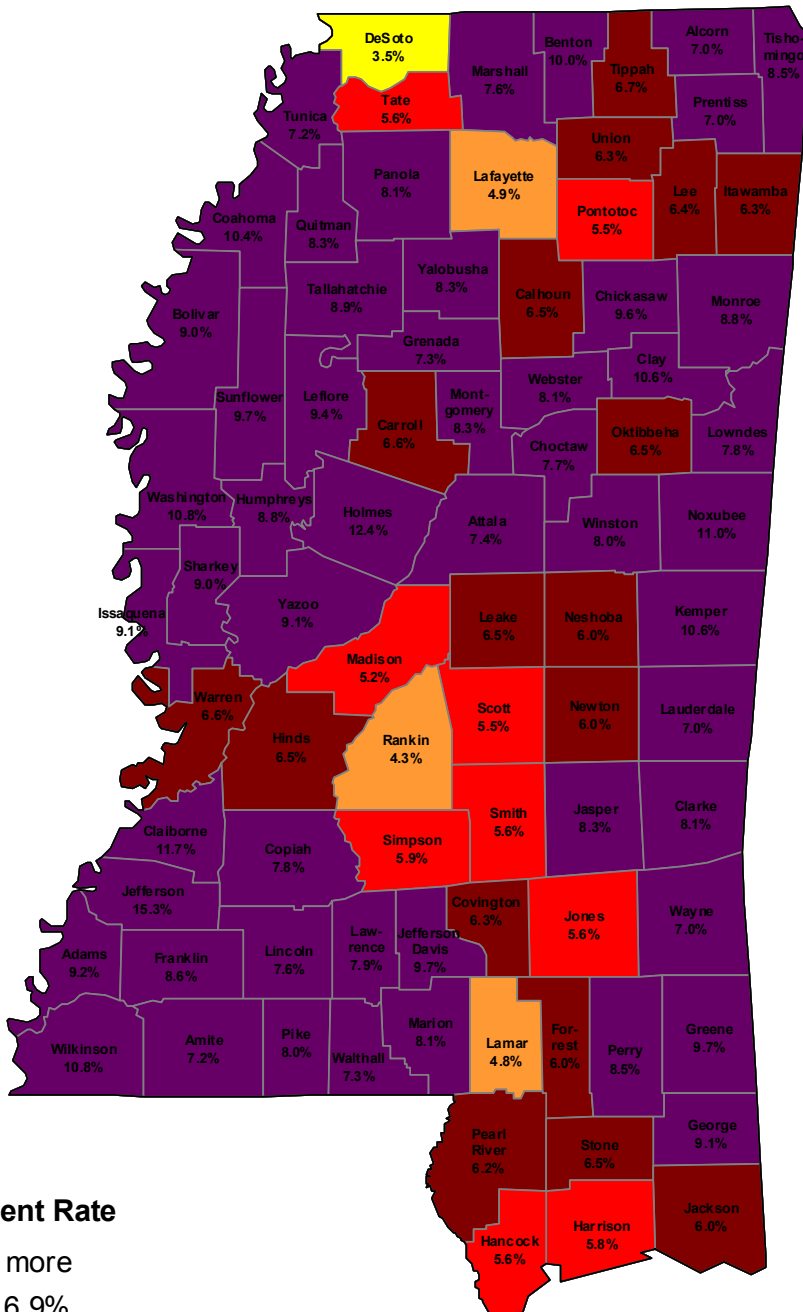

# Unemployment rates by county and disaster assistance eligibility, Mississippi, July 2005, not seasonally adjusted

(State rate = 6.7%; U.S. rate = 5.2%)

## Unemployment Rate

NOTE: All Mississippi counties are eligible for disaster assistance as of September 6.