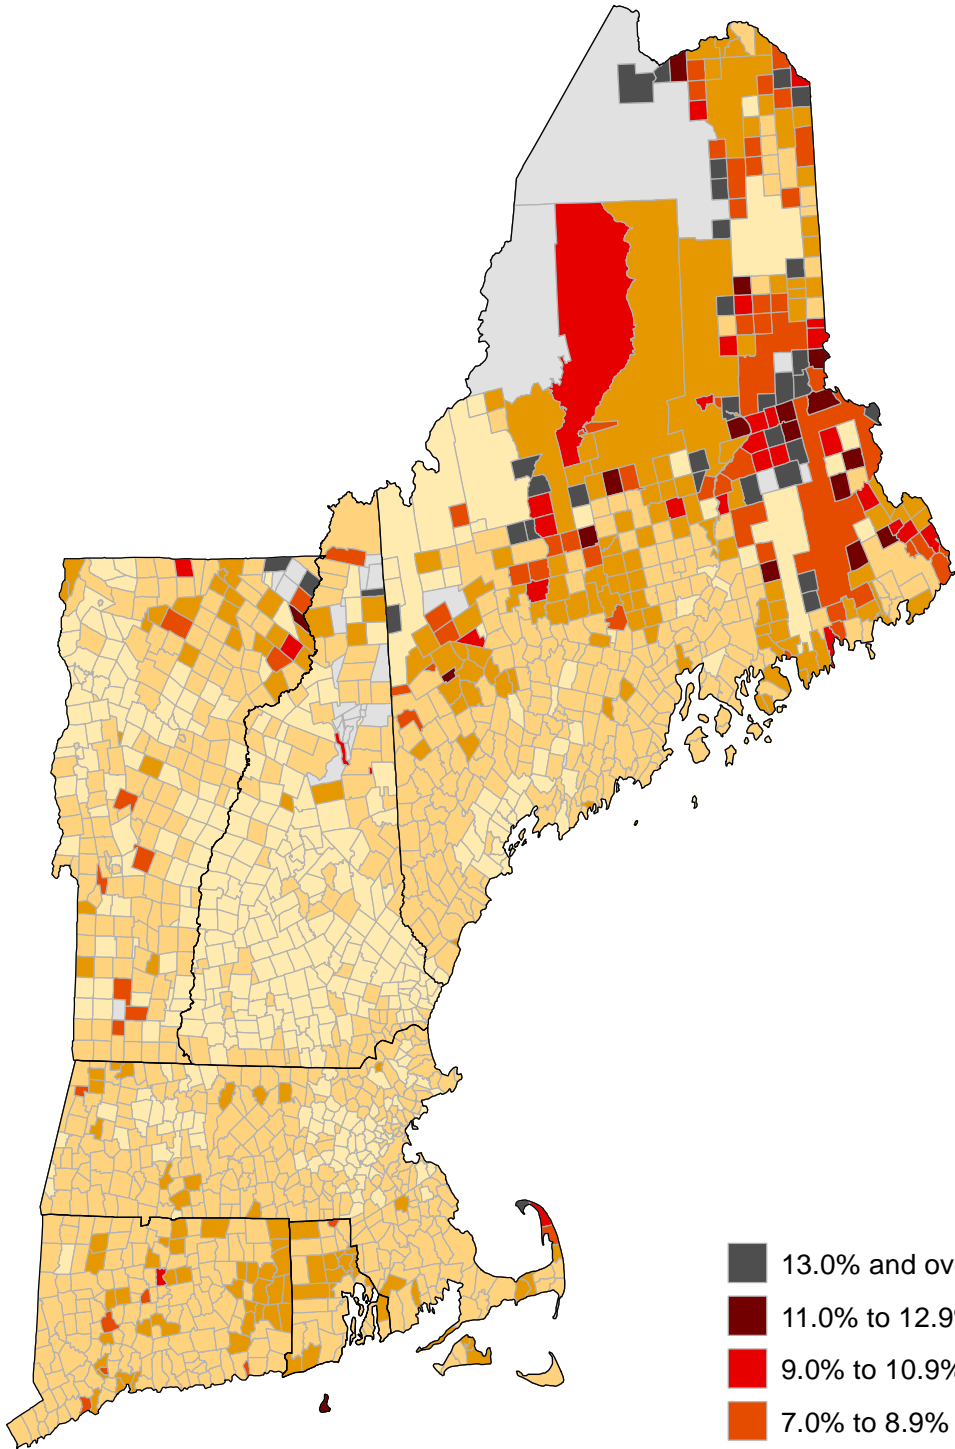

Unemployment rates in New England by Minor Civil Division, 2016 annual averages

(U.S. rate = 4.9 percent)

SOURCE: Bureau of Labor Statistics
Local Area Unemployment Statistics