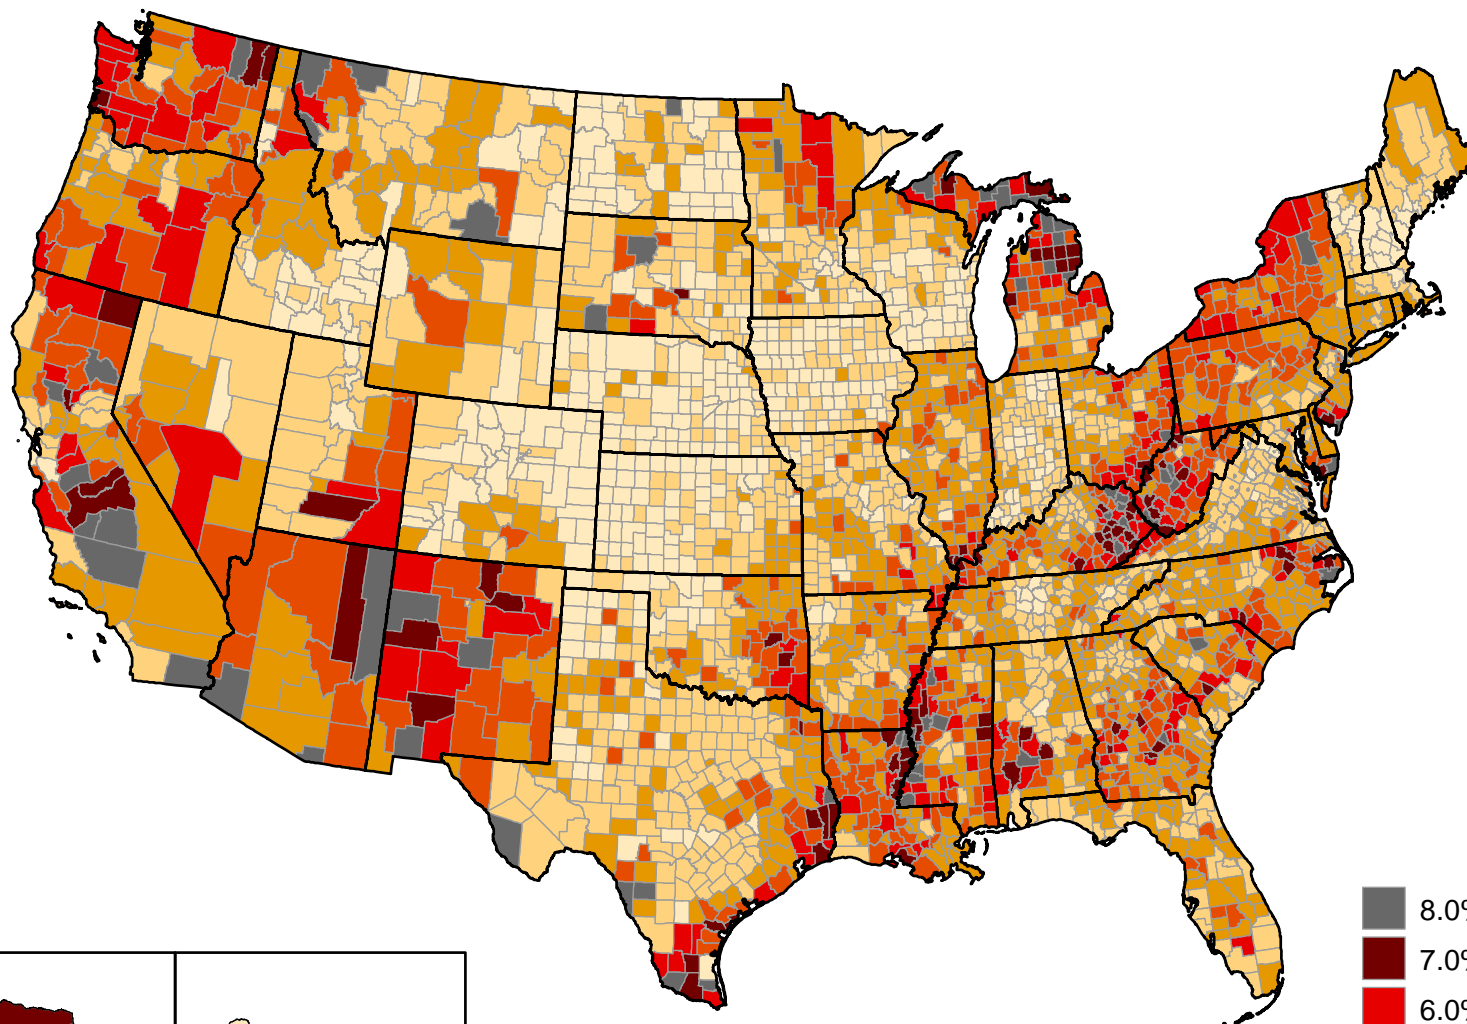

# Unemployment rates by county, June 2017-May 2018 averages

(U.S. rate = 4.1 percent)

SOURCE: Bureau of Labor Statistics  
Local Area Unemployment Statistics