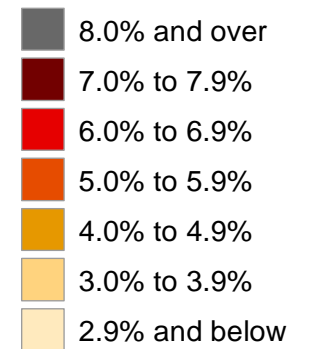

# Unemployment rates by county, May 2016 - April 2017 averages

(U.S. rate = 4.7 percent)

SOURCE: Bureau of Labor Statistics  
Local Area Unemployment Statistics