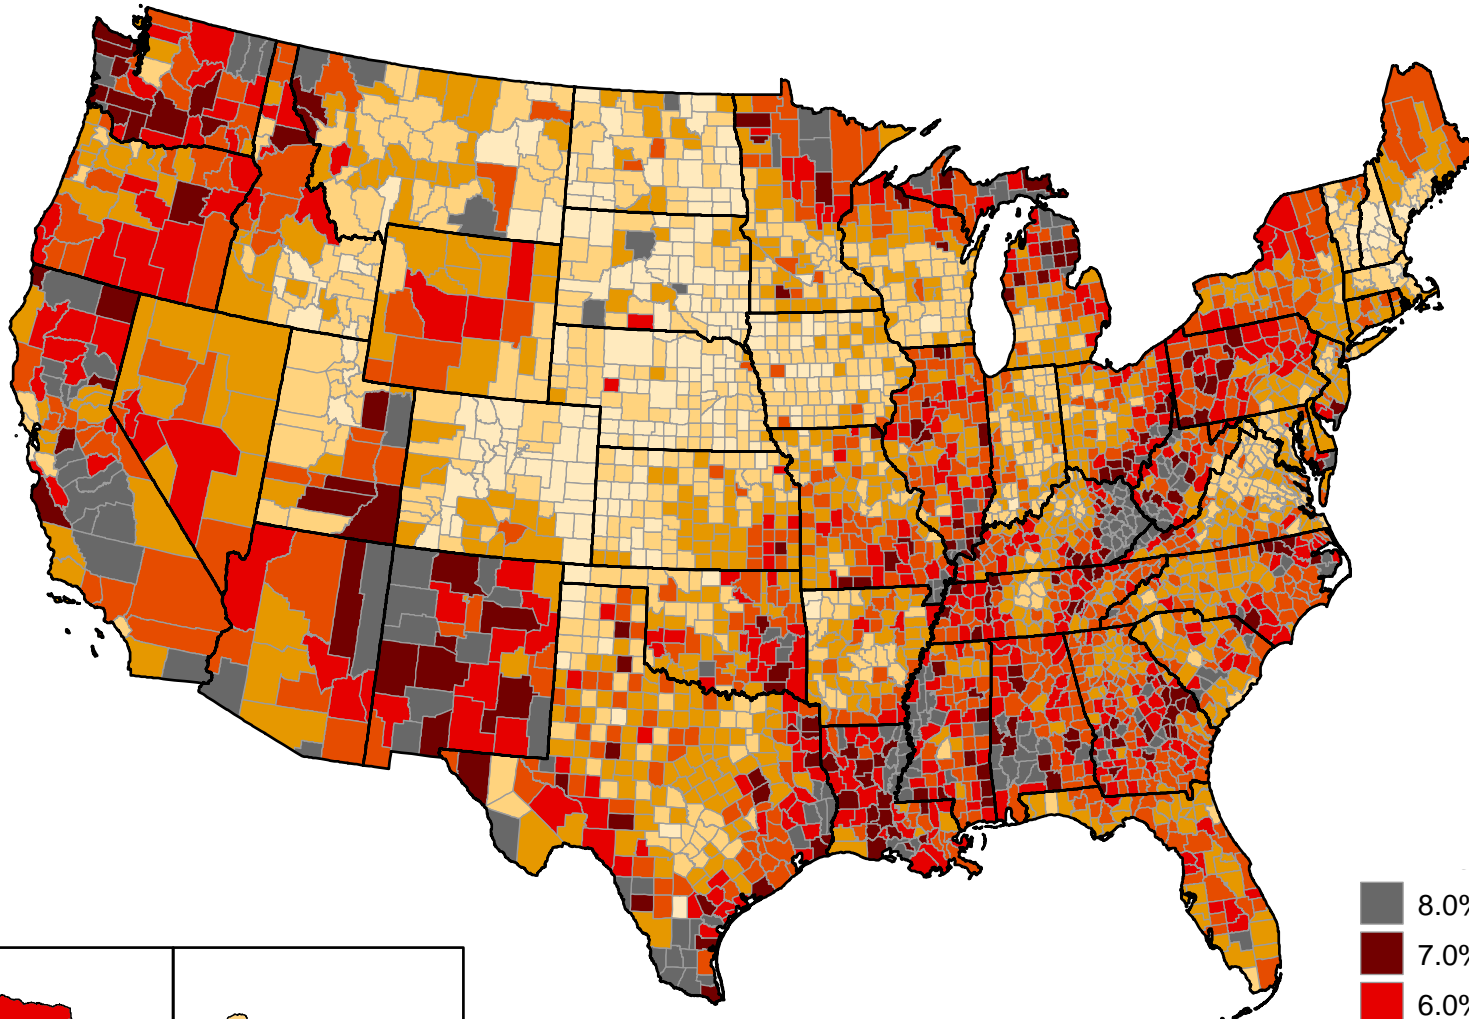

# Unemployment rates by county, May 2016 - April 2017 averages

(U.S. rate = 4.7 percent)

SOURCE: Bureau of Labor Statistics  
Local Area Unemployment Statistics