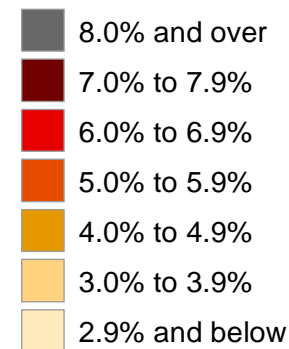

# Unemployment rates by county, June 2017-May 2018 averages

(U.S. rate = 4.1 percent)

SOURCE: Bureau of Labor Statistics  
Local Area Unemployment Statistics