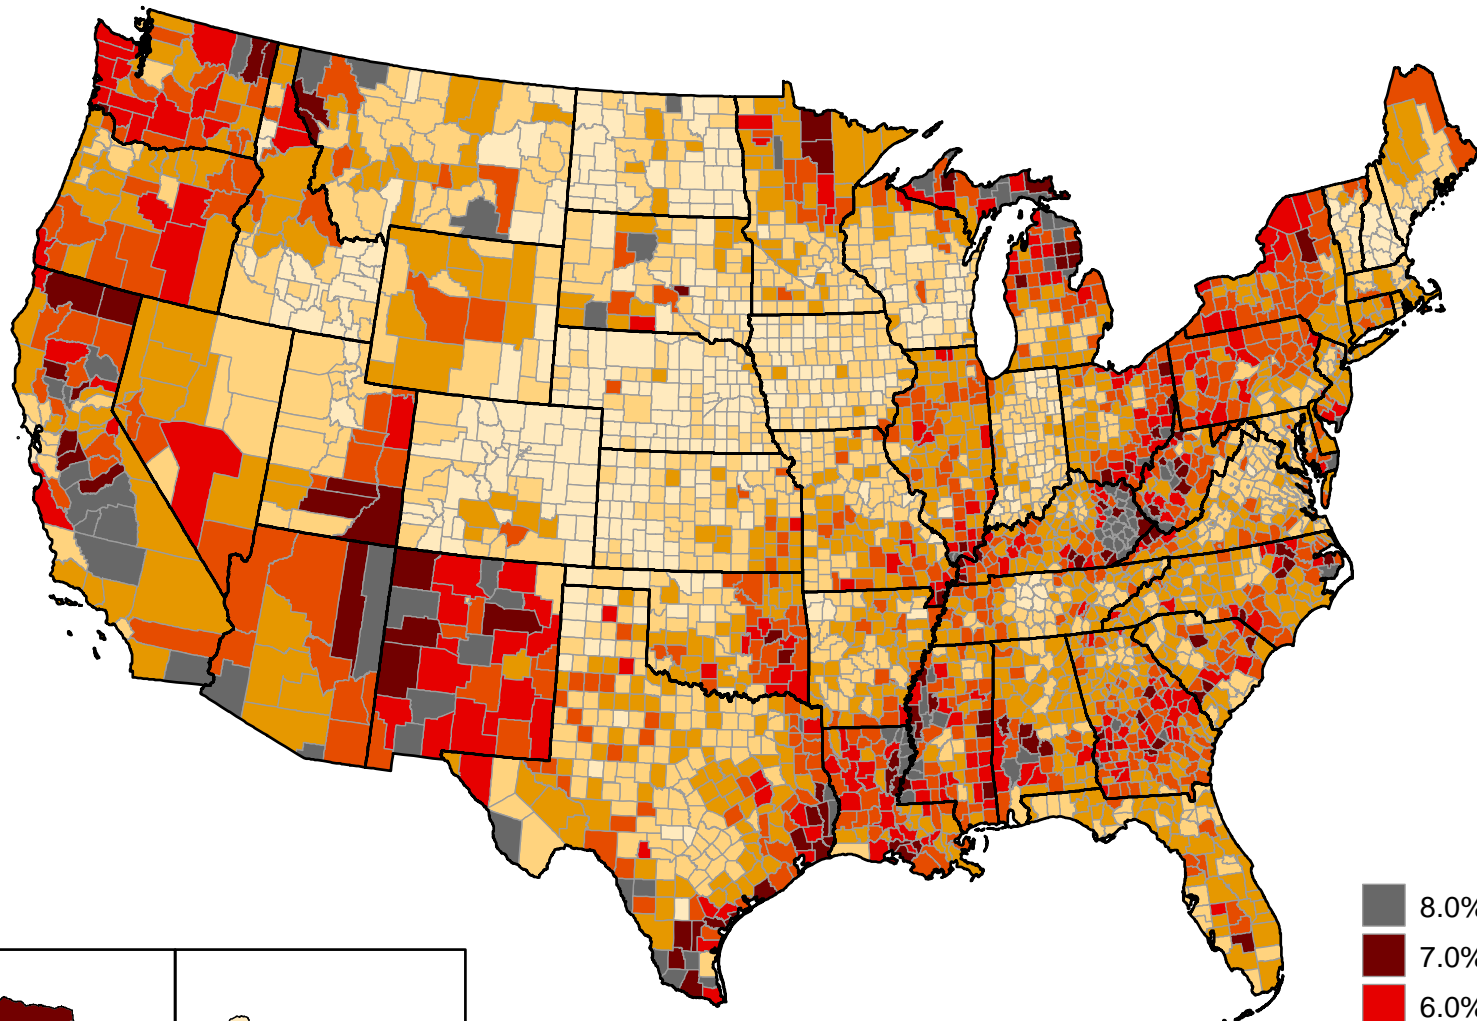

Unemployment rates by county, February 2017 - January 2018 averages

(U.S. rate = 4.3 percent)

SOURCE: Bureau of Labor Statistics
Local Area Unemployment Statistics