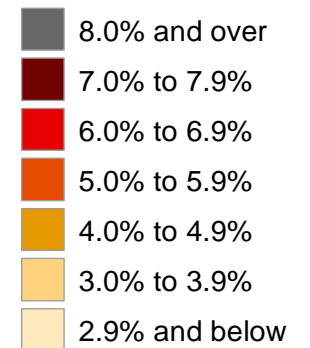

Unemployment rates by county, February 2017 - January 2018 averages

(U.S. rate = 4.3 percent)

SOURCE: Bureau of Labor Statistics
Local Area Unemployment Statistics