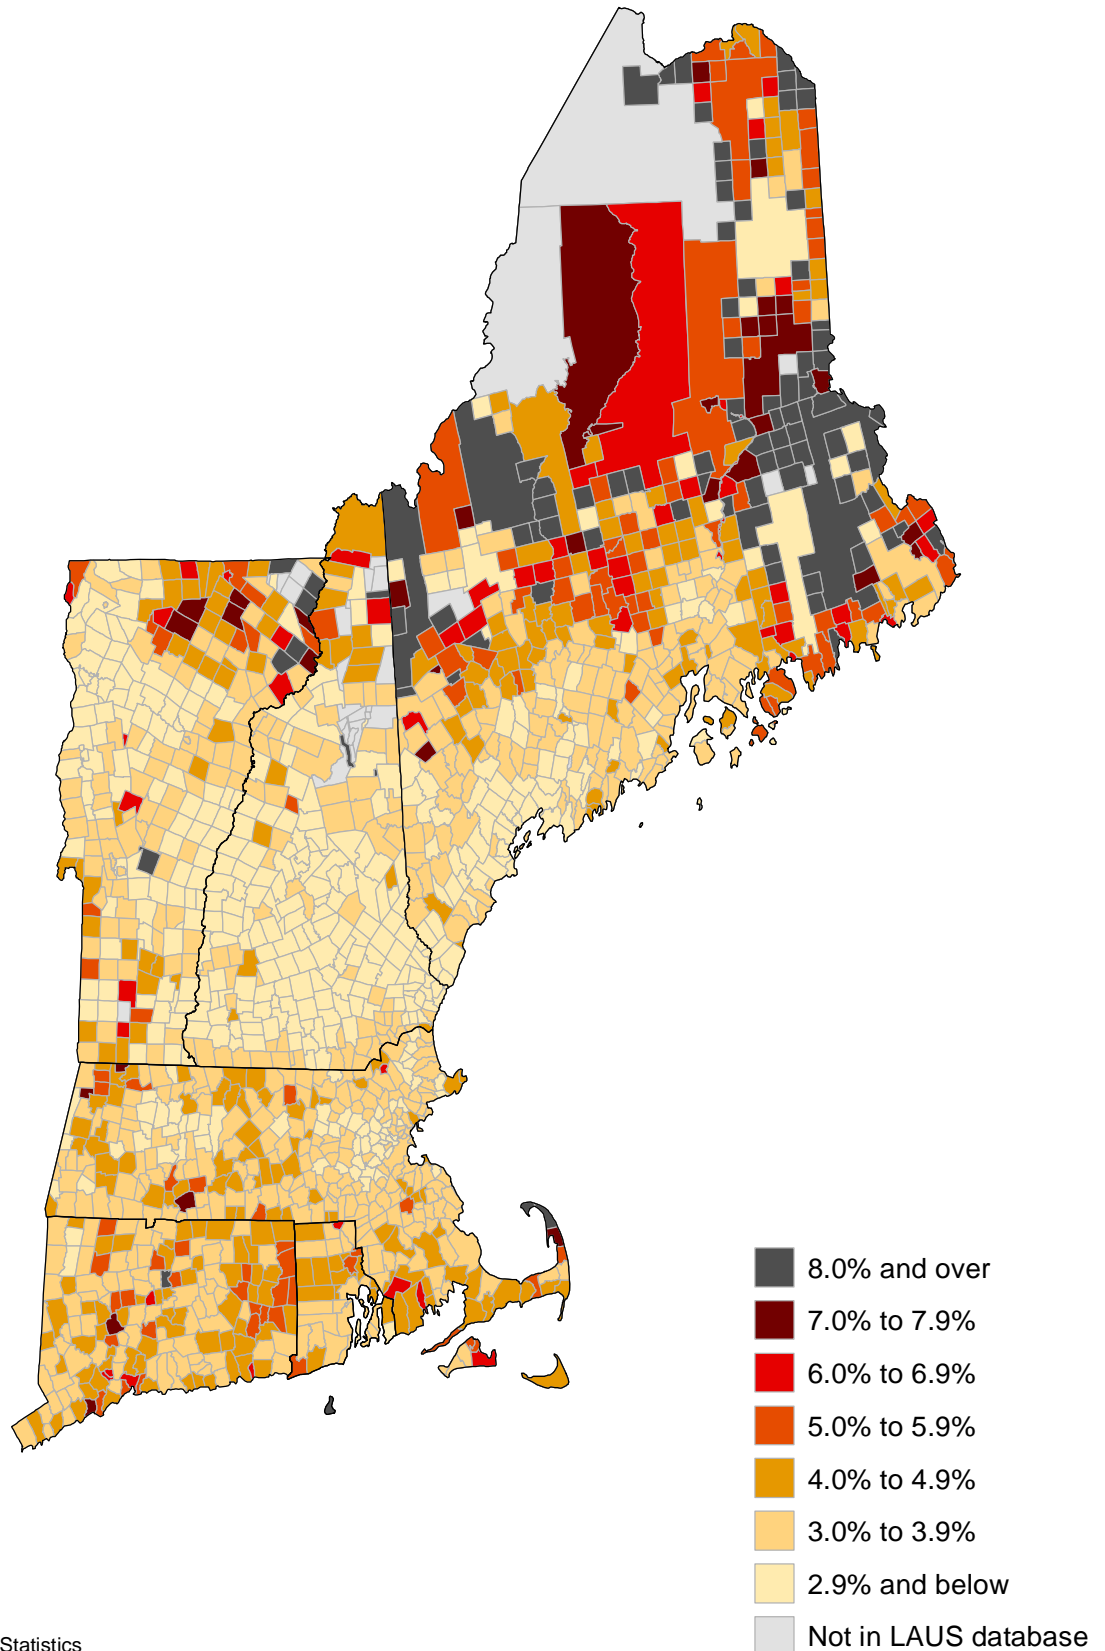

Unemployment rates in New England by Minor Civil Division, November 2016 – October 2017 averages

(U.S. rate = 4.4 percent)

SOURCE: Bureau of Labor Statistics
Local Area Unemployment Statistics