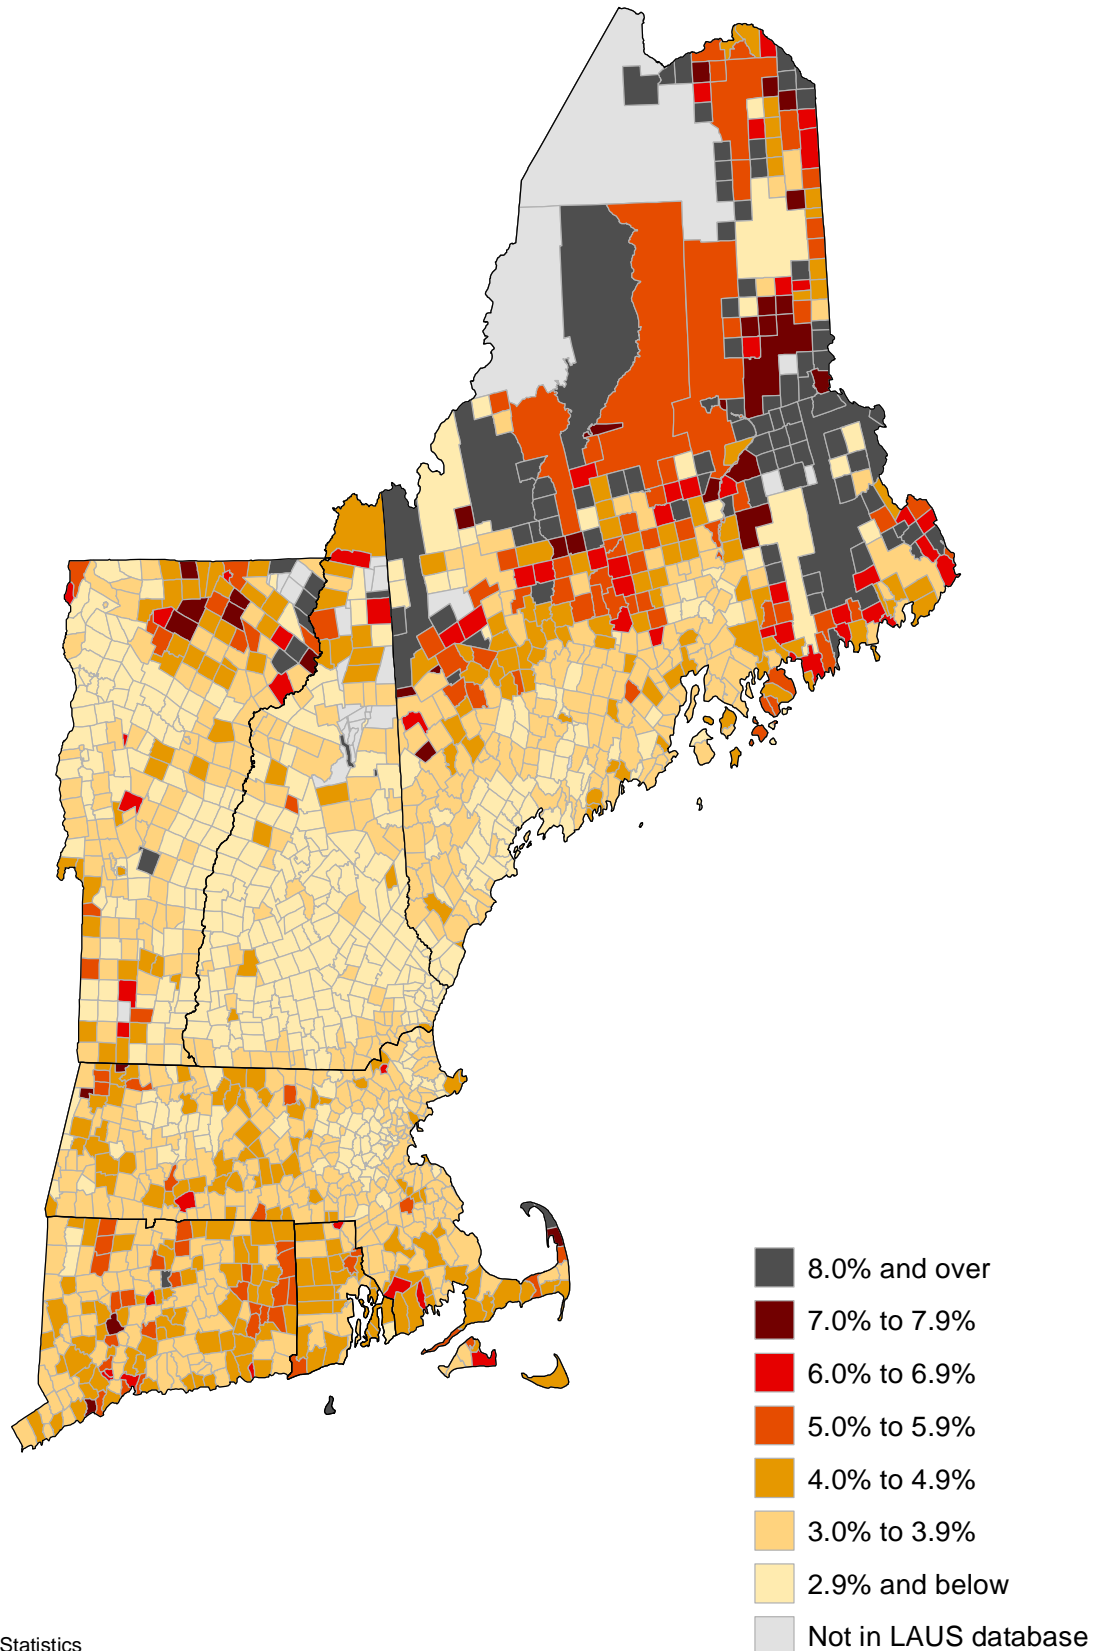

Unemployment rates in New England by Minor Civil Division, September 2016 – August 2017 averages

(U.S. rate = 4.6 percent)

SOURCE: Bureau of Labor Statistics
Local Area Unemployment Statistics