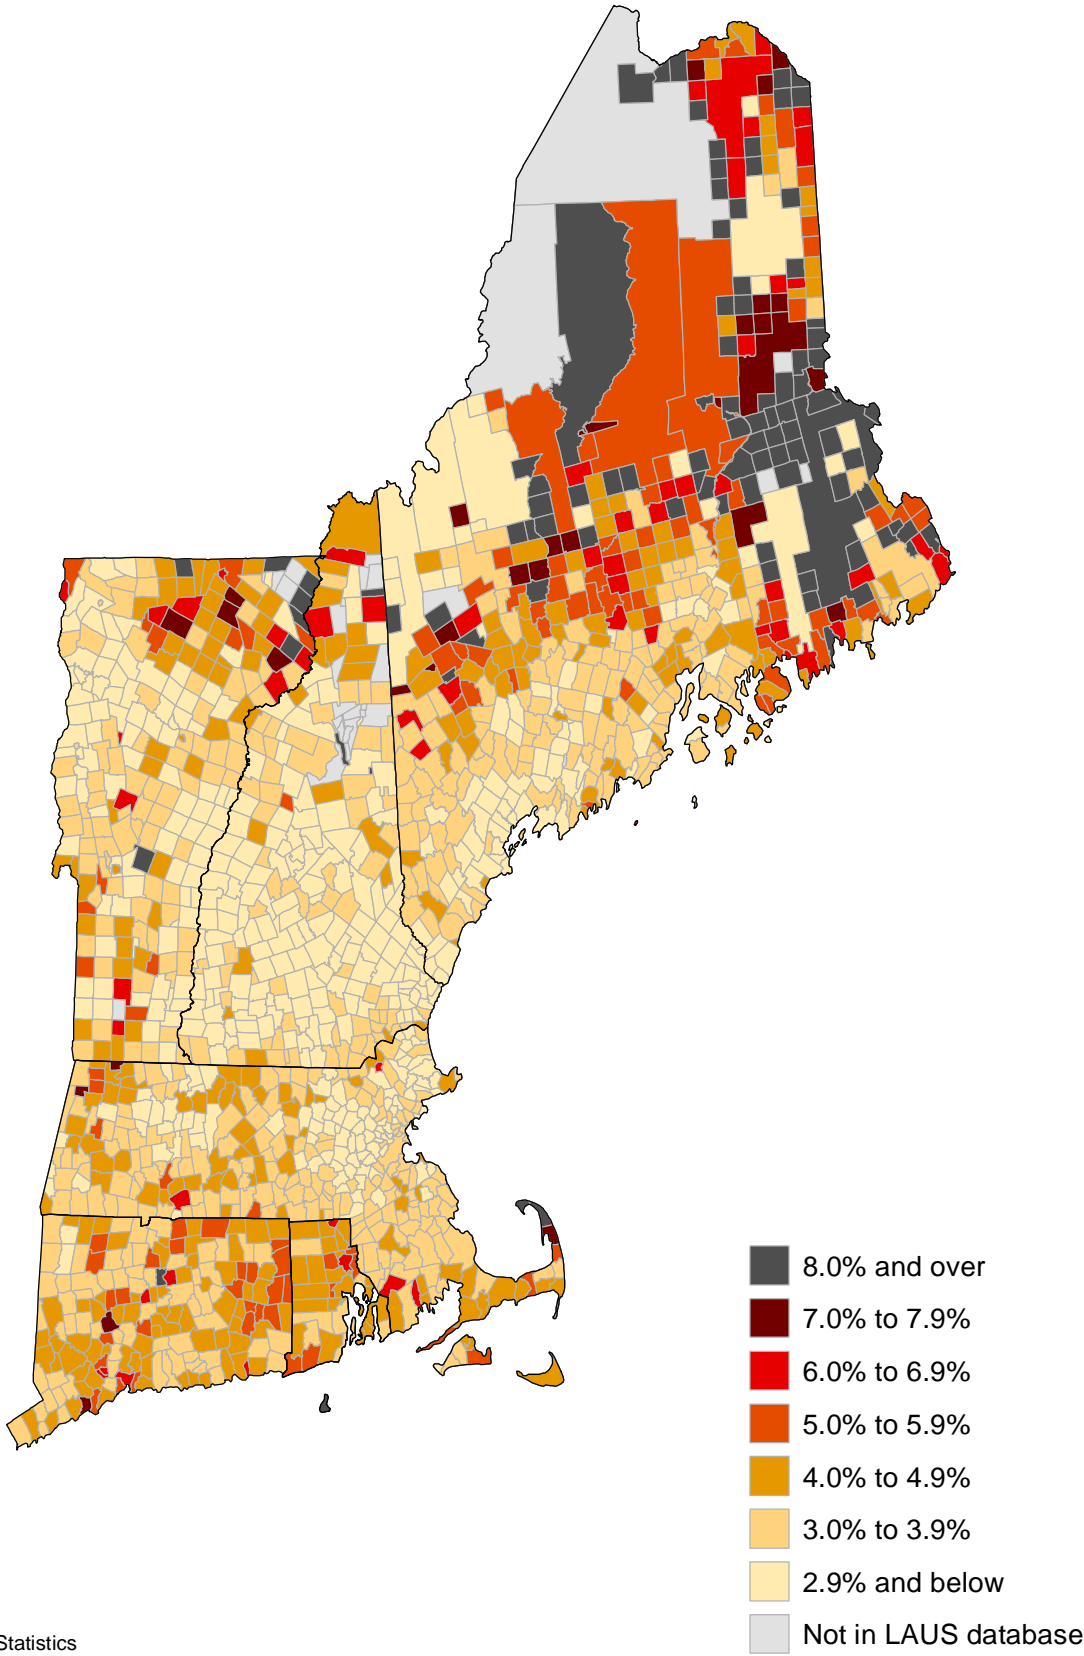

Unemployment rates in New England by Minor Civil Division, May 2016 – April 2017 averages

(U.S. rate = 4.7 percent)

SOURCE: Bureau of Labor Statistics
Local Area Unemployment Statistics