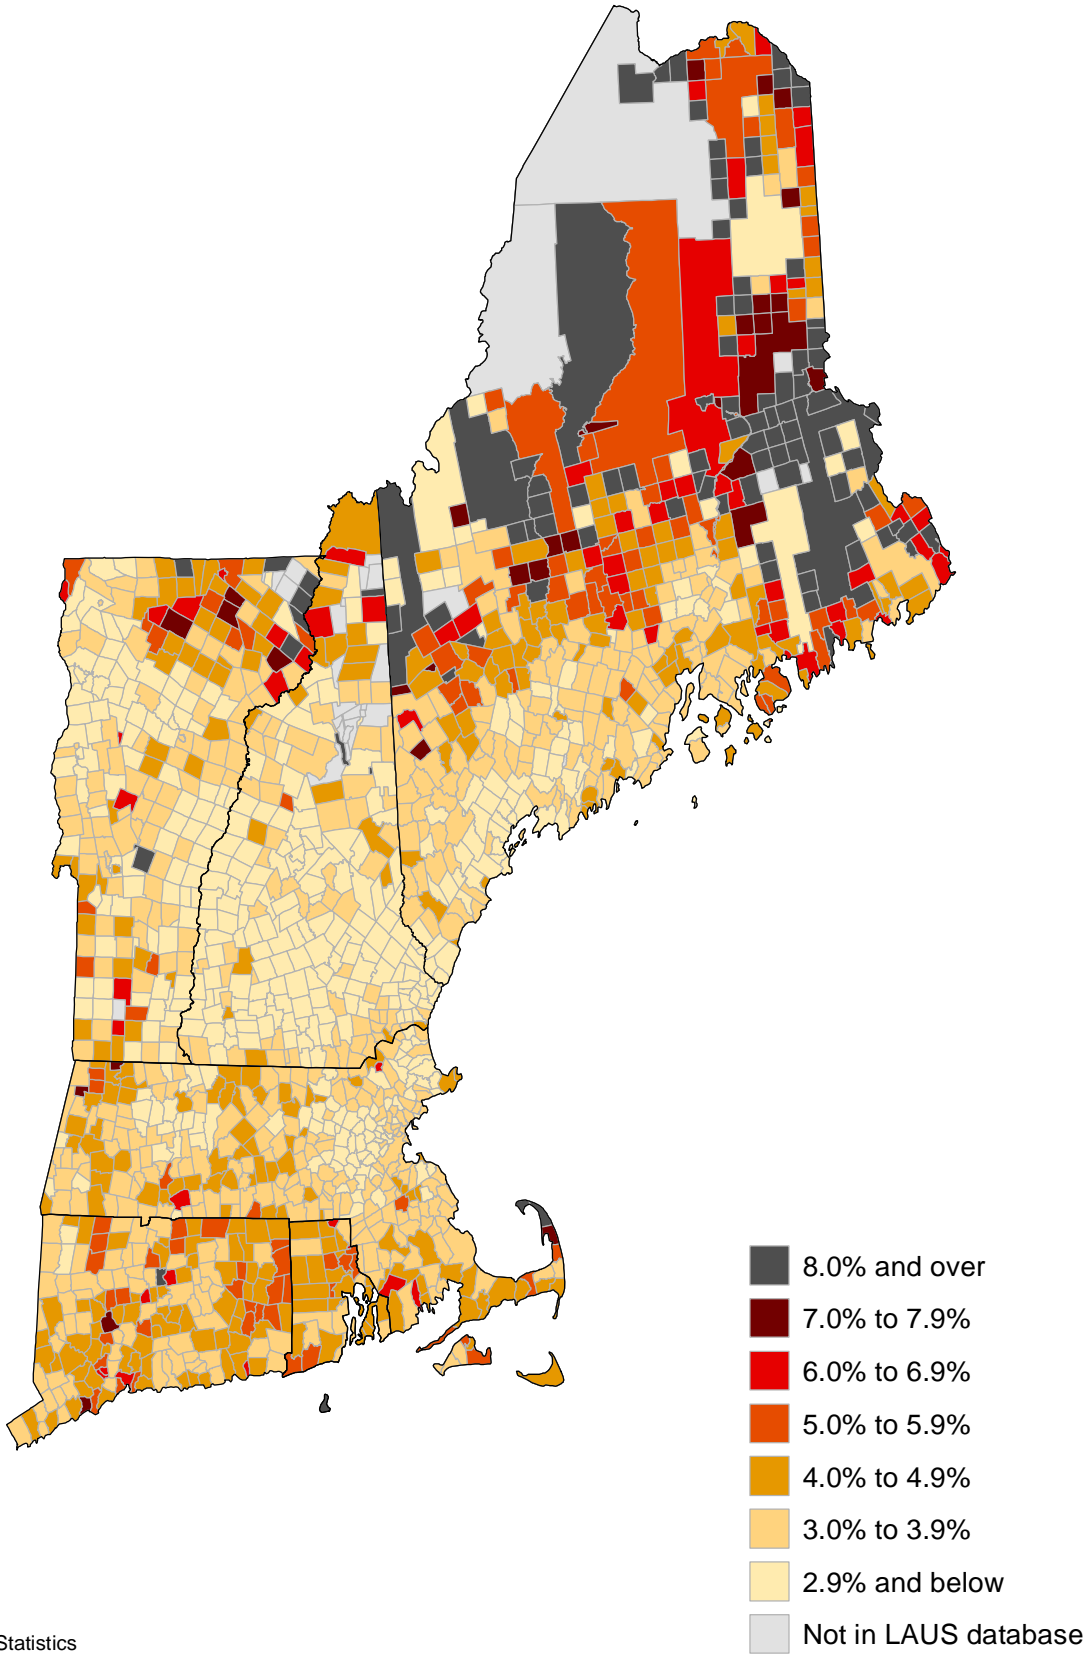

Unemployment rates in New England by Minor Civil Division, July 2016 – June 2017 averages

(U.S. rate = 4.7 percent)

SOURCE: Bureau of Labor Statistics
Local Area Unemployment Statistics